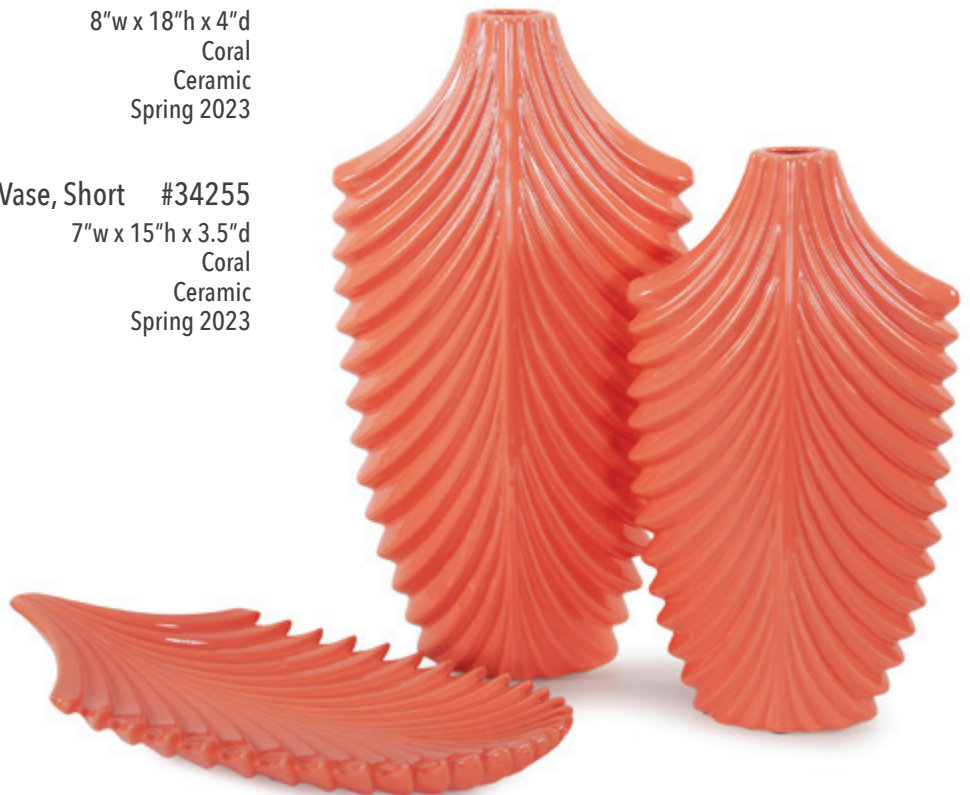

The Coral Reef Vase, Tall #34254

8" w x 18" h x 4" d
Coral
Ceramic
Spring 2023

The Coral Reef Vase, Short #34255

7" w x 15" h x 3.5" d
Coral
Ceramic
Spring 2023