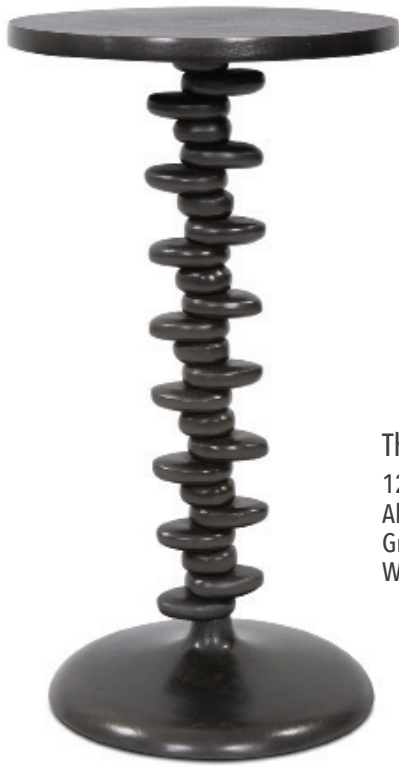

The cast aluminum Cairns drink table features a unique stacked stone styled base. The dark graphite finish of this stylish design is not only contemporary but earthy as well. Whether accented next to a modern sitting group or tucked away beside a vintage cozy armchair, the Cairns table gives each a certain air of charm.

The Cairns Drink Table #23047

12" x 12" x 22"H
Aluminum
Graphite
Winter 2023