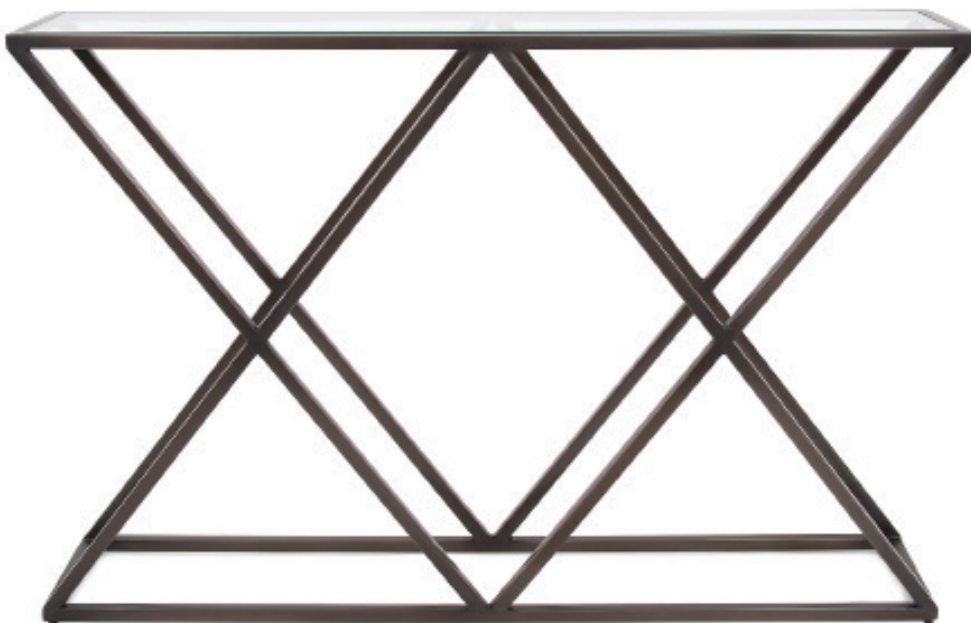

The Bennett Console Table #27033

48" x 10" x 32"H
Iron Brushed Gunmetal/Glass Top
Winter 2023