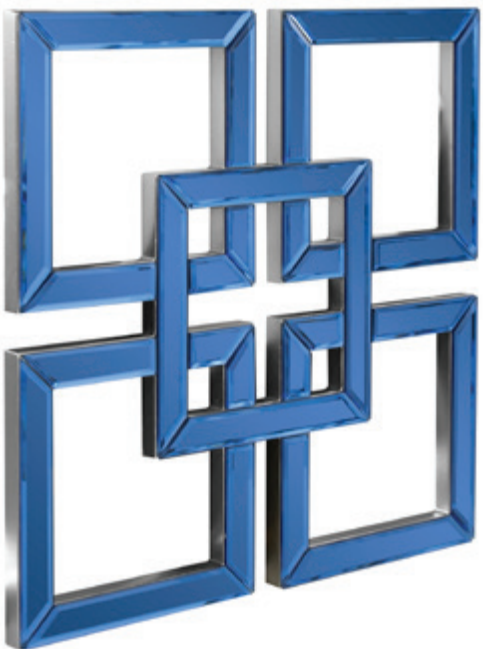

The Astrid Ceramic Vase, III #34252

9" w x 10" h x 3.5" d
Matte white
Ceramic
Spring 2023

The Astrid Ceramic Vase, IV #34253

8.25" w x 10.5" h x 3.5" d
Matte white
Ceramic
Spring 2023

The late 1960's modern architecture influenced everyday culture from the way we wore our hair to the way we decorated our home. Classic shapes and designs from that era are still popular in today's lifestyle trends. The Zopol collection, with its flow of various smoothly rounded curves on a vertical cylindrical vase, defines the simplicity of these matte white finished designs.

The Zopol Contemporary Vase, Tall #34247

8"h x 6.5"d
Matte white
Ceramic
Spring 2023

The Zopol Contemporary Vase, Tall #34245

13.75"h x 7.5"d
Matte white
Ceramic
Spring 2023

The Zopol Contemporary Vase, Medium #34246

10.5"h x 7.5"d
Matte white
Ceramic
Spring 2023

The Landia square mirror is a simple play off of layering squares and studying the intersecting lines. Our use of the blue mirror with polished and beveled edges gives each of these pieces a depth that most mirrors do not have. These mirrors were designed to be used individually or in large numbers to make a grand statement.