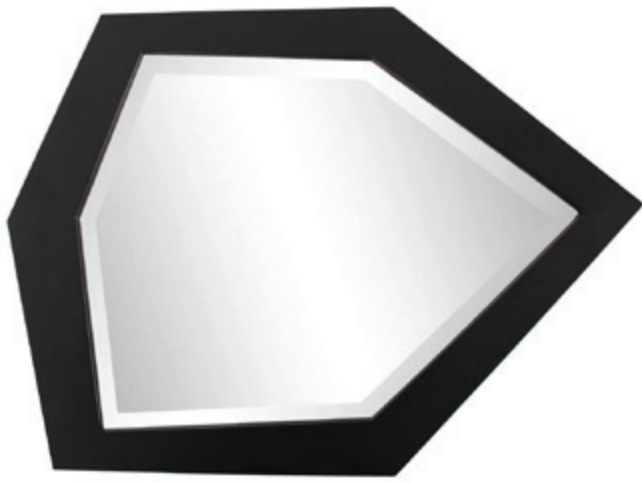

Inspired by the artwork of Thomas Abrams, these asymmetrical mirrors can go from small accent spaces when used alone to larger impact displays when used in multiples. The subtle matte white or black finish allows the mirror to fit perfectly into a contemporary setting where the unique shape takes center stage.