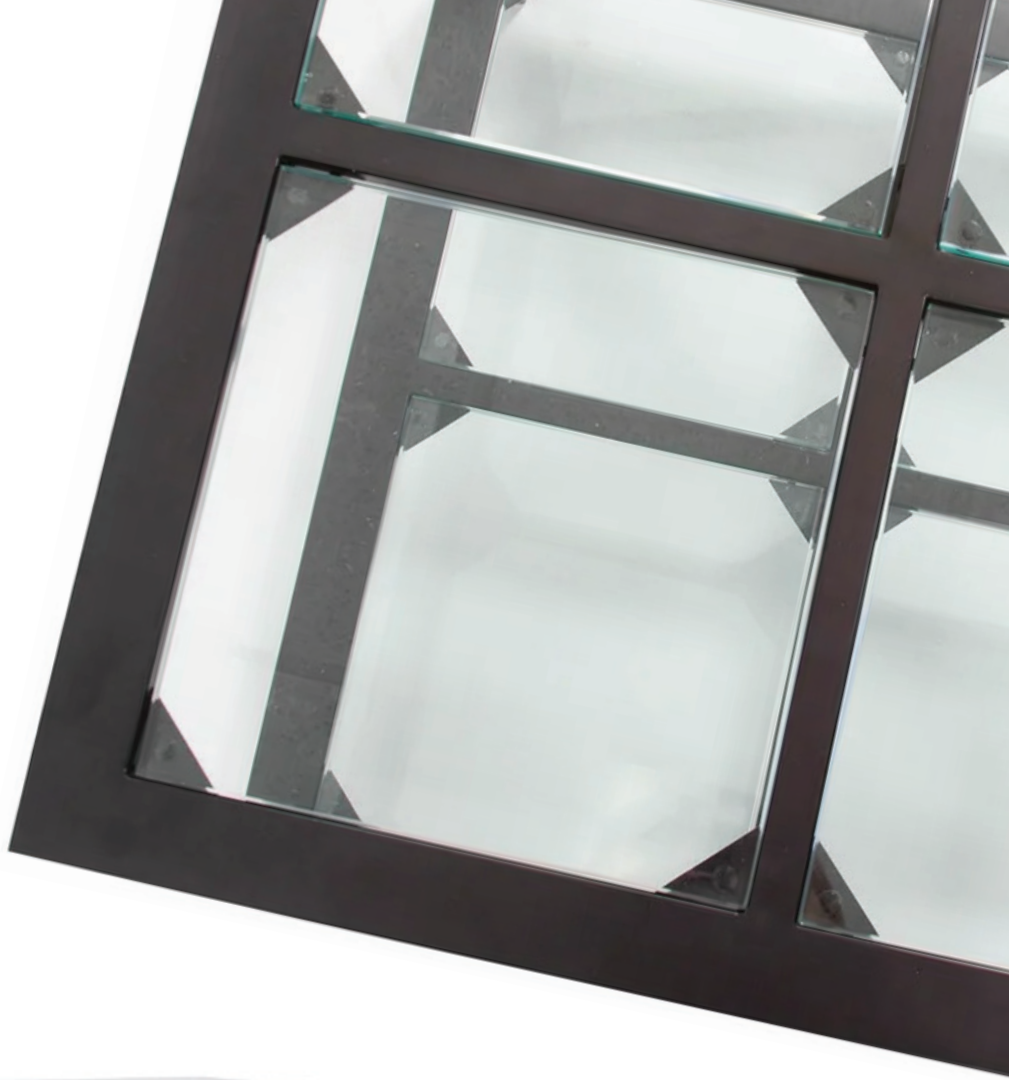

The Doshi rolling console features a brushed matte black finished stainless steel frame with multiple tempered glass shelves. Whether utilized in a home office or in the heart of the family home, this piece can be functional in various ways. Used as a resting place for books or as an entertaining center/bar, the Doshi will become the focal point of your everyday life. Can also be paired with the Doshi side table to complete the designer look you need.