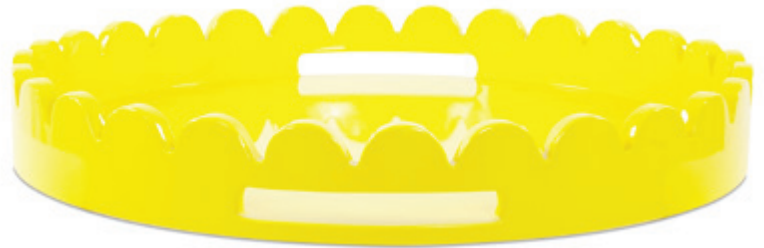

15.75"w x 1.5"h x 15.75"d

Wood

Glossy Green

Spring 2023

Green Wood Round Scalloped Tray
#150016
20" w x 20" h x 2.75" d
Wood
Glossy Green
Spring 2023

Yellow Wood Round Scalloped Tray
#150015
20" w x 20" h x 2.75" d
Wood
Glossy Yellow
Spring 2023