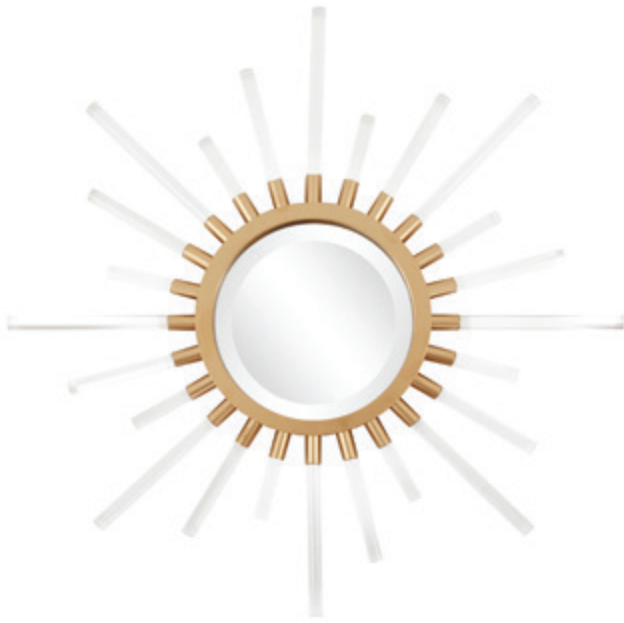

The Golden Nimbus Mirror
#170014
24" w x 24" h x .75" d
Acrylic/Metal
Bright Gold
Spring 2023