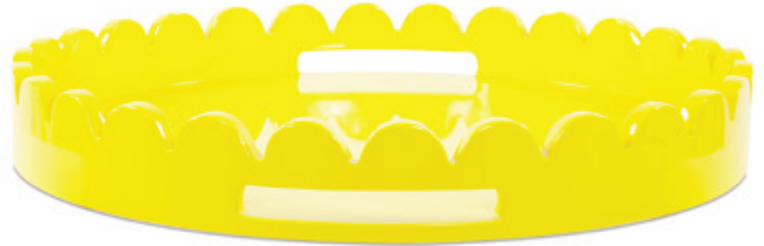

15.75" w x 1.5" h x 15.75" d

Wood

Glossy Green

Spring 2023

Green Wood Round Scalloped Tray
#150016
20" w x 20" h x 2.75" d
Wood
Glossy Green
Spring 2023

Yellow Wood Round Scalloped Tray
#150015
20" w x 20" h x 2.75" d
Wood
Glossy Yellow
Spring 2023