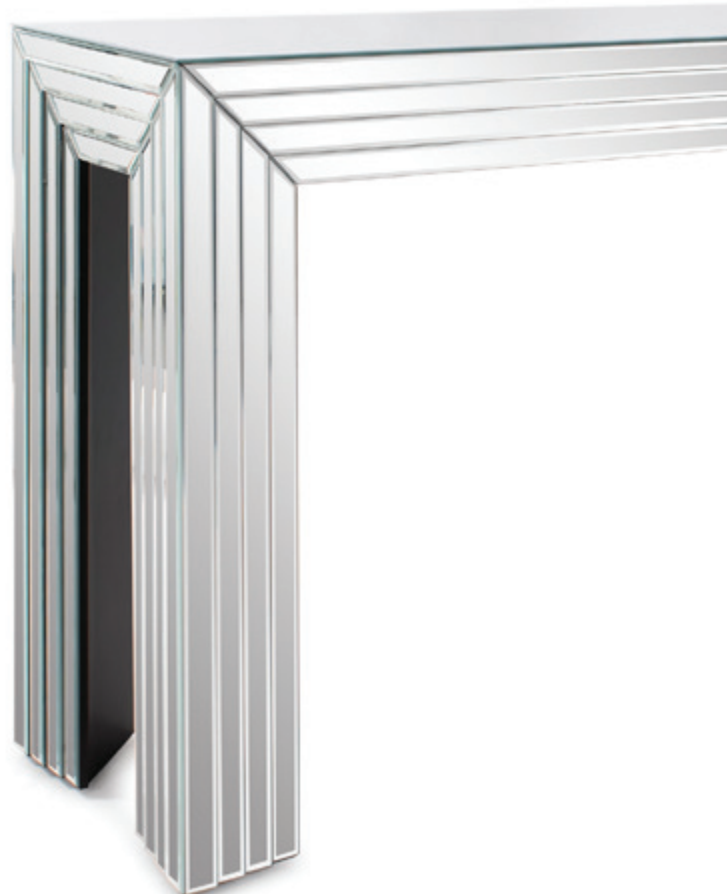

The Aryes Mirrored Console Table #15229

44"w x 30"h x 14"d
MDF/Mirror
Clear Mirror
Summer 2023

The Aryes console table is a stunning fusion of classic and modern design. Its unique mirror on mirror concept offers a refreshing take on timeless aesthetics, bringing a touch of elegance to any space. Whether you place it under your favorite artwork or mirror, this console table becomes the perfect complement, exuding a sense of sophistication in both contemporary and traditional settings.