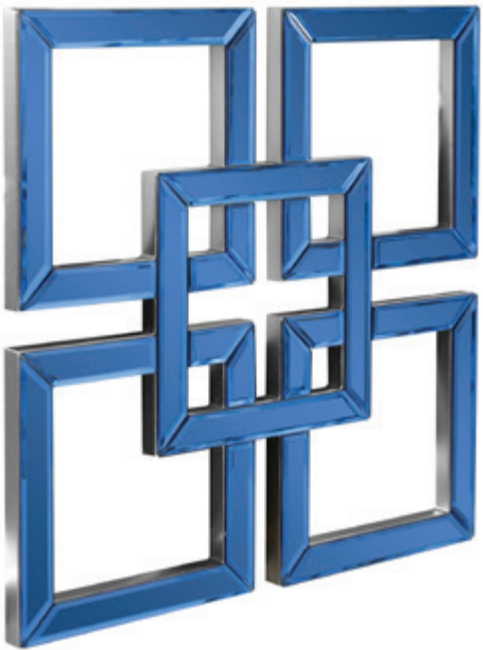

The Astrid Ceramic Vase, III #34252

9" w x 10" h x 3.5" d
Matte white
Ceramic
Spring 2023

The Astrid Ceramic Vase, IV #34253

8.25" w x 10.5" h x 3.5" d
Matte white
Ceramic
Spring 2023

The late 1960's modern architecture influenced everyday culture from the way we wore our hair to the way we decorated our home. Classic shapes and designs from that era are still popular in today's lifestyle trends. The Zopol collection, with it's flow of various smoothly rounded curves on a vertical cylindrical vase, defines the simplicity of these matte white finished designs.

The Zopol Contemporary Vase, Tall #34247

8"h x 6.5"d
Matte white
Ceramic
Spring 2023

The Zopol Contemporary Vase, Tall #34245

13.75"h x 7.5"d
Matte white
Ceramic
Spring 2023

The Zopol Contemporary Vase, Medium #34246

10.5"h x 7.5"d
Matte white
Ceramic
Spring 2023

The Landia square mirror is a simple play off of layering squares and studying the insecting lines. Our use of the blue mirror with polished and beveled edges gives each of these pieces a depth that most mirrors do not have. These mirrors were designed to be used individually or in large numbers to make a grand statement.