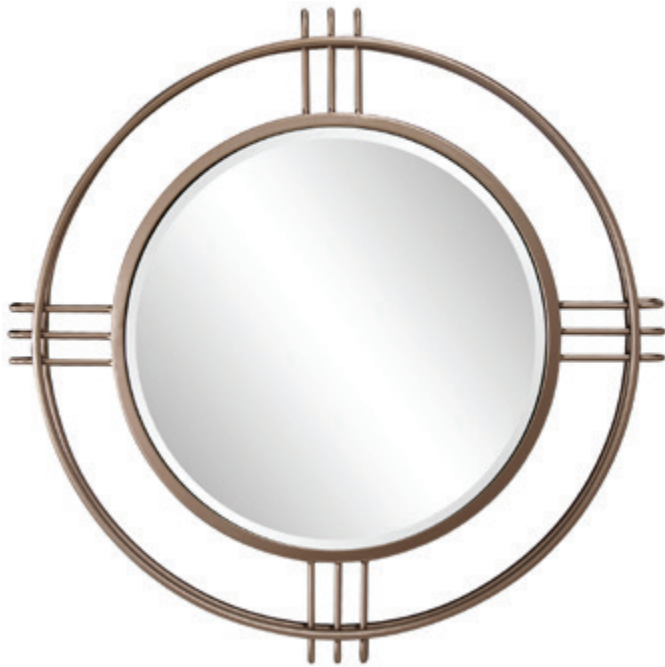

The Cullen Mirror #94140
28"w x 28"h x 2"d
Metal
Oil Rubbed Bronze
Spring 2023