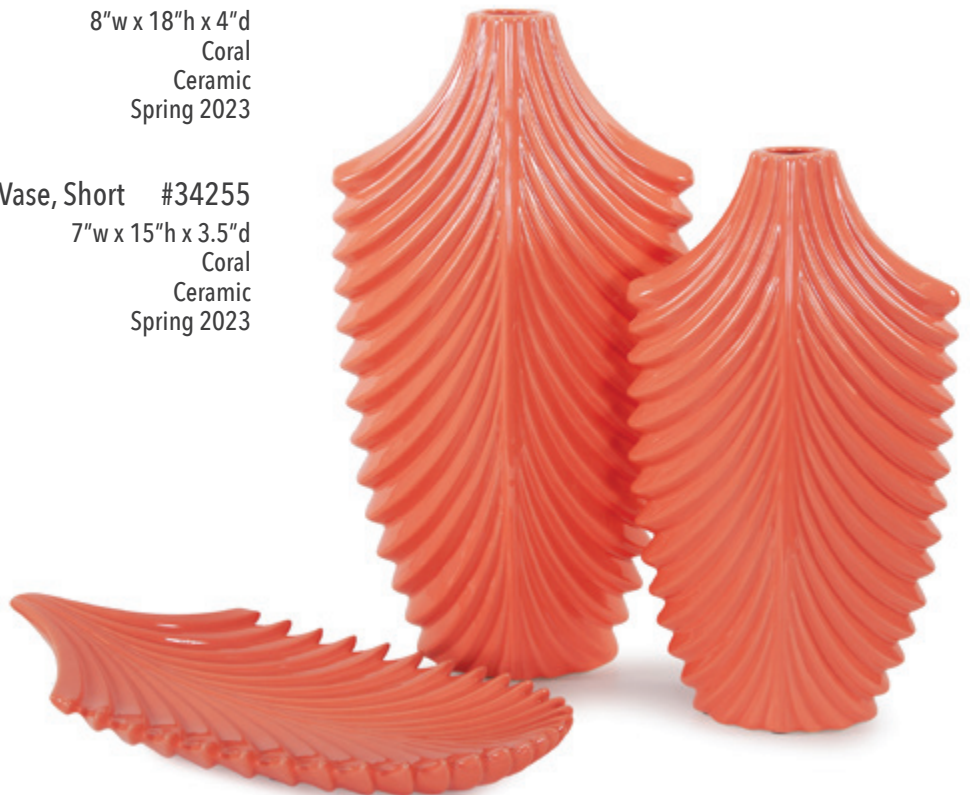

The Chipmunk Sculpture #34262
4.5"w x 7.25"h x 5.25"d
Metallic Bronze
Ceramic
Spring 2023

The Rabbit Sculpture #34260
4.75"w x 8.5"h x 3.5"d
Metallic Bronze
Ceramic
Spring 2023

The Penguin Sculpture #34259
4.5"w x 10.75"h x 5.75"d
Metallic Bronze
Ceramic
Spring 2023

The Hound Sculpture #34258
3.375"w x 11"h x 5"d
Metallic Bronze
Ceramic
Spring 2023

The Shepard Sculpture #34261
14"w x 9.25"h x 8.5"d
Metallic Bronze
Ceramic
Spring 2023

Lifestyle trends are increasingly looking to the antique finishes in metallics such as brass to add a touch of warmth and old world flair to your home environment. These lovely whimsical animal friends will do just that.

The Coral Reef Vase, Tall #34254

8"w x 18"h x 4"d
Coral
Ceramic
Spring 2023

The Coral Reef Vase, Short #34255

7"w x 15"h x 3.5"d
Coral
Ceramic
Spring 2023

The creation of the Coral Reef ceramic vases and tray was inspired by vintage ceramics of the early 1920's. Each piece has a glamorous draping effect pattern, that was finished by hand in a glossy light coral so to highlight the deep texture. The Coral Reef Tall vase makes a strong statement on its own anchoring a display in your home or as a functional vessel filled with flowers.