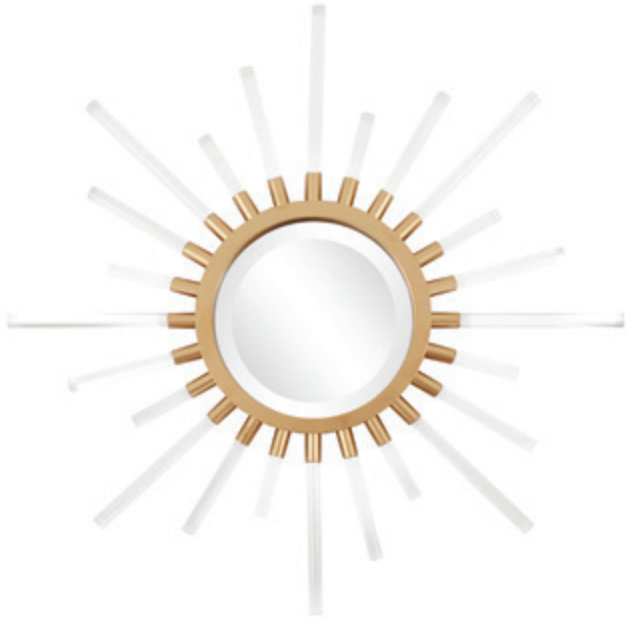

The Golden Nimbus Mirror
#170014
24" w x 24" h x .75" d
Acrylic/Metal
Bright Gold
Spring 2023