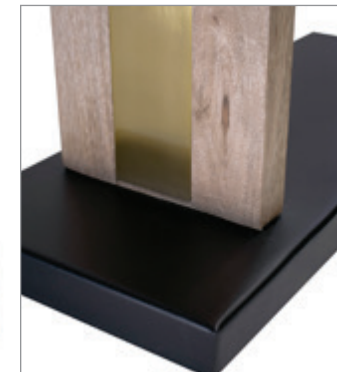

The Wren mirror finished in matte black features a three dimensional geometric shape that gives quite the design impression in any home. Whether used individually to add a little interest to a small space or massed out on a focal wall, these small mirrors provide a lot of impact.

The Dattner mirror is a true conversation starter for any home. With its playful whimsy, this mirror captivates as it subtly turns, revealing its frameless edges and offering a fresh perspective on traditional mirrors. Not just a simple reflective surface, the Dattner transcends expectations, functioning as both a stylish dressing mirror and an abstract piece of art.

The Dattner Mirror
#170009
60" h x 26" w x 1" d
Matte Black
Metal
Summer 2023

The Skoda Mirror
#190006
28.5" h x 18" w x 7" d
Antique Brass/Black
Mirror/Stainless Steel/Wood/Marble
Summer 2023

The uniqueness of design and the mixture of materials are the two most valued elements that make up the Skoda table top mirror. The contemporary stainless steel framed mirror in a brushed brass finish is resting perfectly into a vertical mango wood stand. As the vertical stand extends upward to hold the mirror additional stainless steel elements were used to tie together the wood and metal. To complete the design we added a black polished marble base that holds the balance together for this unique one of a kind table top mirror.