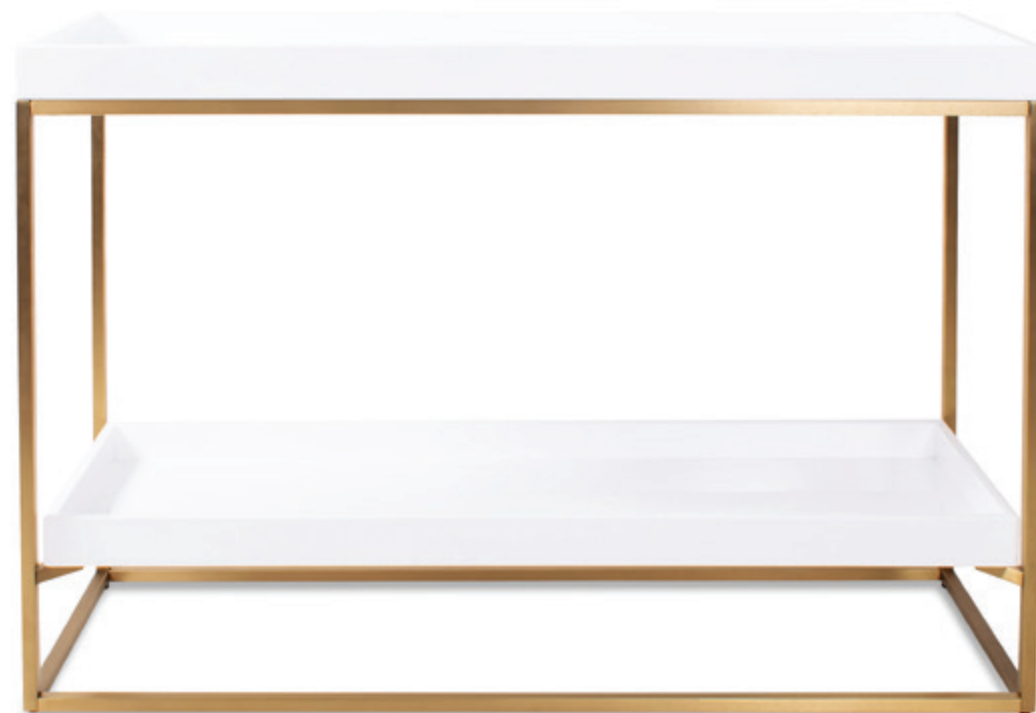

The Lyndhurst White Lacquer Console Table
#94150
34" h x 50" w x 16.25" d
White/Brass
MDF/Stainless Steel
Fall 2023

The Larek Asymmetrical White Contemporary Ceramic Tall Vase
#89155
23.625" h x 5.5" w x 4.75" d
Matte White
Ceramic
Fall 2023