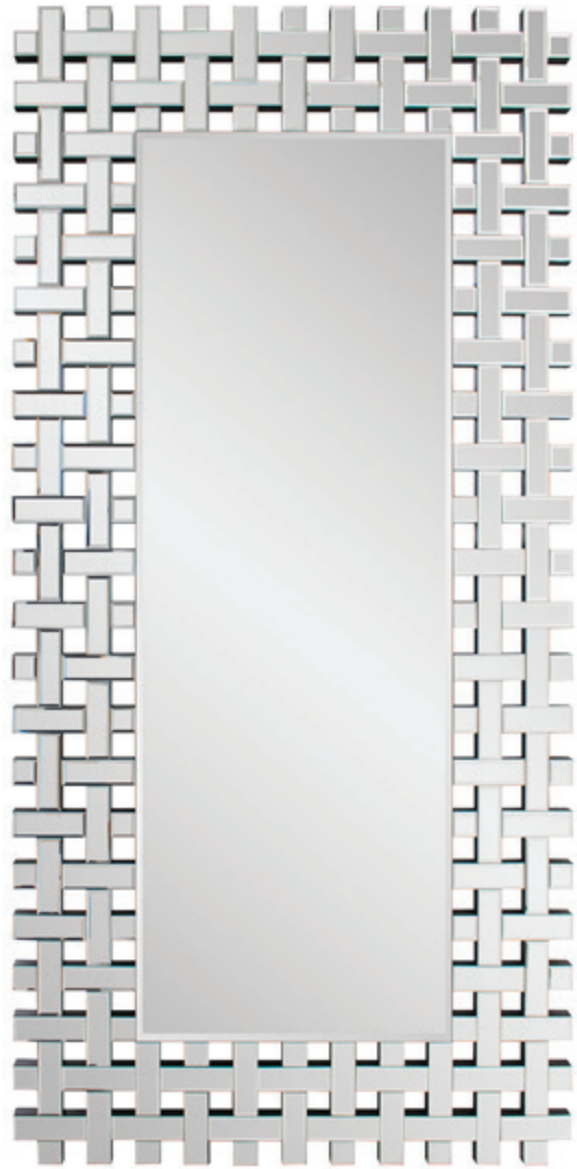

The Richland Embossed Peach Vase, Medium
#42073
11" h X 5" w X 5" d
Peach
Ceramic
Winter 2024

Six levels of beveled mirrors are layered together to create a dimensional and visually stunning piece. The edge is delicately rimmed with a champagne matte finish. This very large mirror is not only a functional accent but a true work of art. Hang it on the wall to make a bold statement, or use it as a leaner mirror for added versatility.

**The Lenox Oversized Wall Mirror
#29098**

82.1/2" h X 47" w X 2" d
Champagne
MDF
Winter 2024

The Lenox Octagonal Dressing Mirror
#29099

72"h X 24"w X 2"d
Champagne
MDF
Winter 2024

This mirror, designed to be hung either vertically or horizontally, features a lattice frame crafted from individual mirrors. The lattice is backed with a matte black finish, creating a captivating contrast and enhancing the visual appeal. Equipped with D rings on the back, this mirror is easy to hang right out of the box.