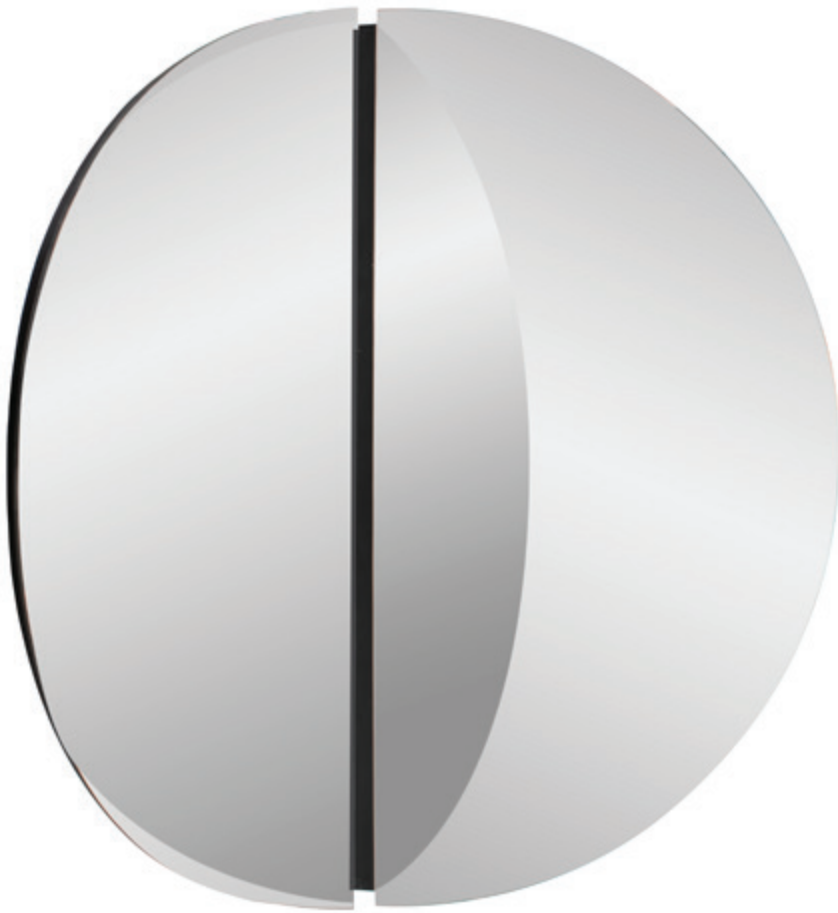

The Italian Frameless Due Specchi (sold individually)

#94151

60" h x 30" w x .75" d

Clear/Black

MDF/Metal

Fall 2023