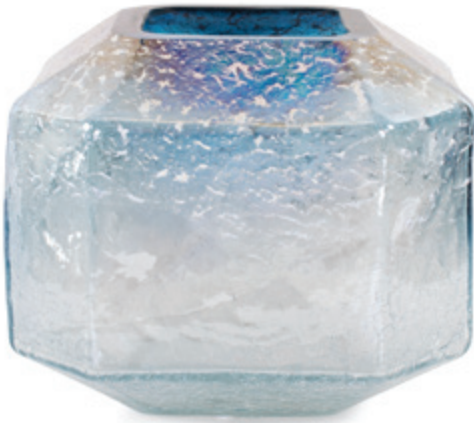

The Lonsdale Iridescent Low Glass Vase
#44059
6.25" h x 7.875" w x 7.875" d
Blue
Glass
Fall 2023