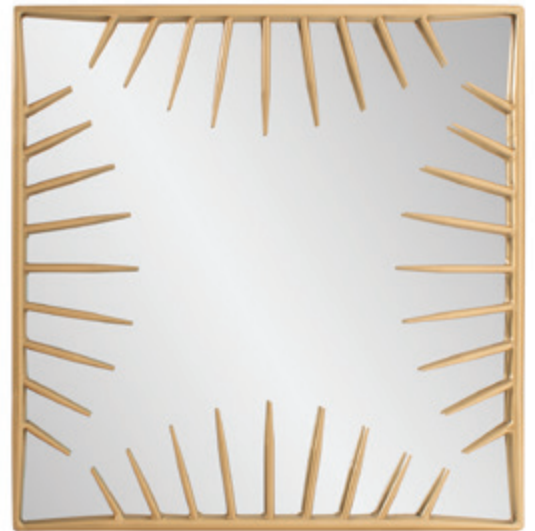

Mattia Round Drink Table
#240001
24.5" h X 18.25" w X 18.25" d
Natural/Gold
Metal/Wood
Spring 2024