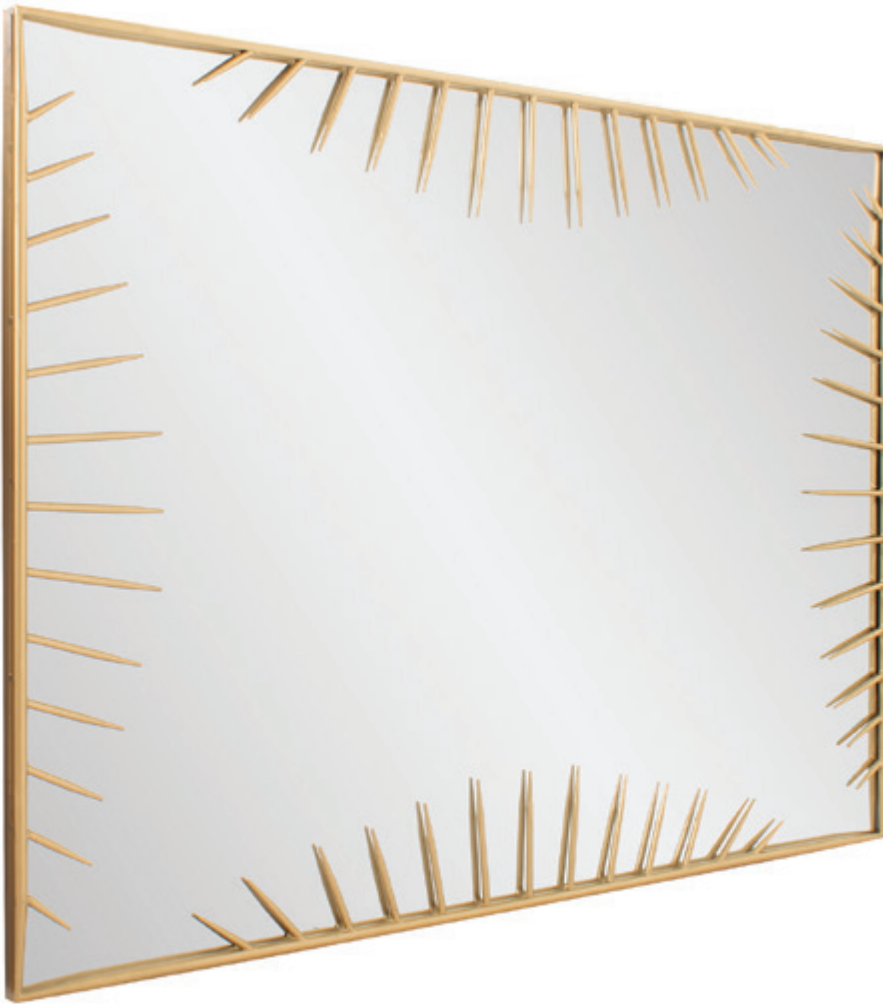

The Robin Baron Collection

Bambrick Rectangular Mirror
#170052
48" h X 36" w X 1.25" d
Gold
Metal/Glass
Spring 2024

Bambrick Square Mirror
#170051
20" h X 20" w X 1.25" d
Gold
Metal/Glass
Spring 2024