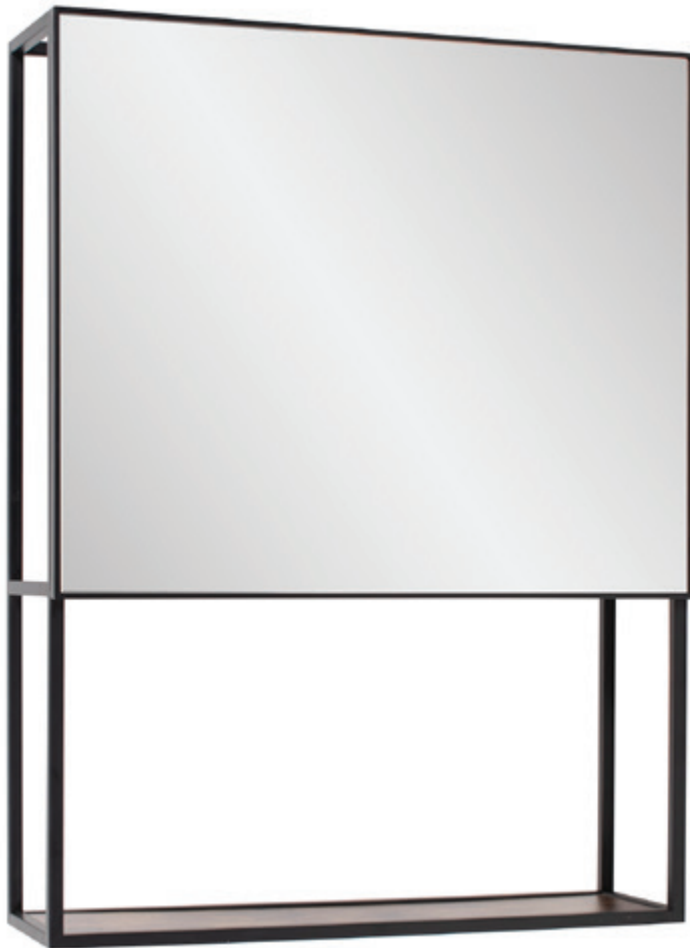

The Hedren Wall Sculpture

#35353
4.75"h X 14"w X 1"d
Black
Aluminum
Spring 2024

The Warren Mirror is a distinctive fusion of functionality and industrial style. This unique mirror features a mixed-material bottom shelf, adding visual interest and practicality to your space. Its dimensional design extends off the wall, creating a dynamic focal point in any room, and it is equipped with a keyhole backing for easy hanging.