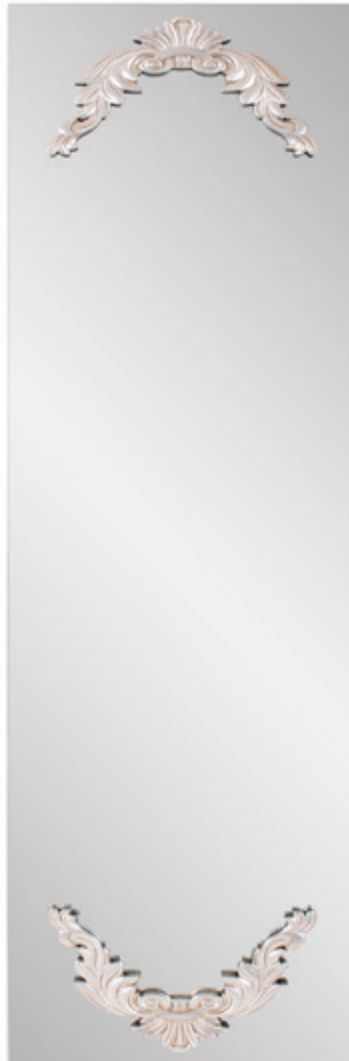

60" h X 28" w X 12" d

Gold

Metal/Glass

Spring 2024

The Kenworth Modern Mirror is an optical illusion encased in a sleek steel gray frame. This mirror creates a dimensional effect that appears to float off the wall. The frame is almost frameless in design, accentuating the oval-shaped mirror placed within, allowing it to stand out with its beveled edges. With d rings on the back for easy hanging, the Kenworth Modern Mirror is both stylish and convenient.

The Kenworth Modern Mirror

#94146

40" h X 22" w X 4" d

Silver

Stainless Steel

Spring 2024

The Adelard Mirror in Antique Gold

#180009

72" h X 24" w X 2.5" d

Gold

Glass/MDF/Resin

Spring 2024

The Adelard Mirror in Antique Silver

#180010

72" h X 24" w X 2.5" d

Silver