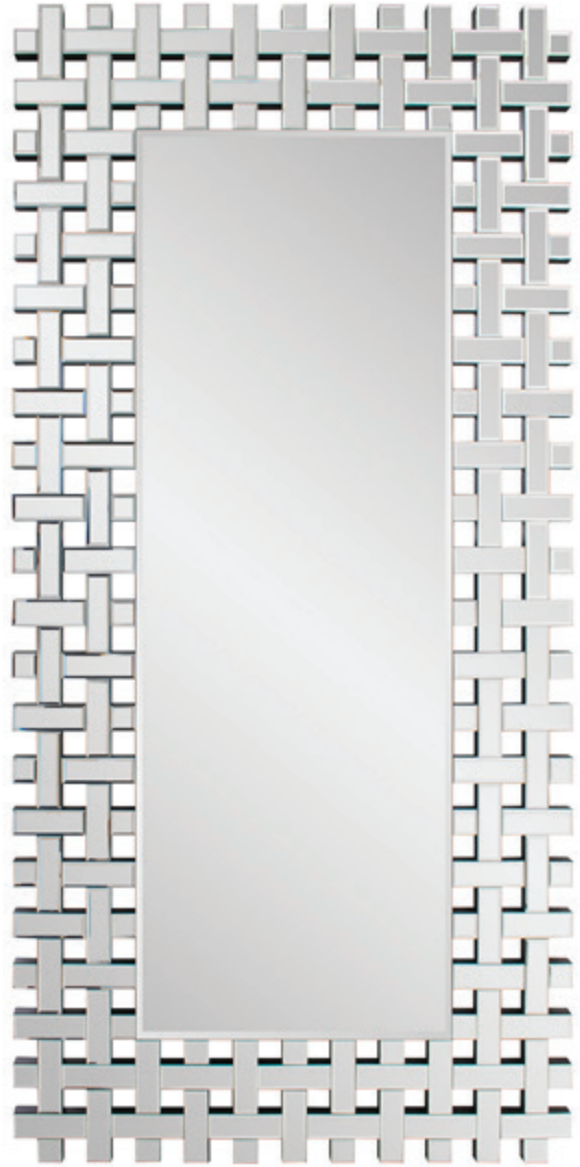

**The Lenox Oversized Wall Mirror
#29098**

82.1/2" h X 47" w X 2" d
Champagne
MDF
Winter 2024

The Lenox Octagonal Dressing Mirror
#29099

72"h X 24"w X 2"d
Champagne
MDF
Winter 2024

This mirror, designed to be hung either vertically or horizontally, features a lattice frame crafted from individual mirrors. The lattice is backed with a matte black finish, creating a captivating contrast and enhancing the visual appeal. Equipped with D rings on the back, this mirror is easy to hang right out of the box.