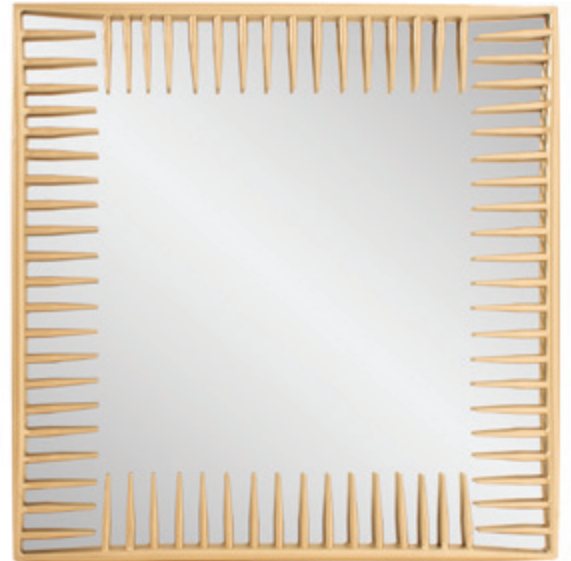

The Robin Baron Collection

Reminiscent of sunlit rays, the golden accents infuse the space with warmth and radiance. Its versatile design allows for flexible hanging options, while D-rings on the back ensure hassle-free installation.

Ayres Rectangular Mirror

#170054

48" h X 36" w X 1.25" d

Gold

Metal/Glass

Spring 2024

Ayres Square Mirror

#170053

20" h X 20" w X 1.25" d

Gold

Metal/Glass

Spring 2024