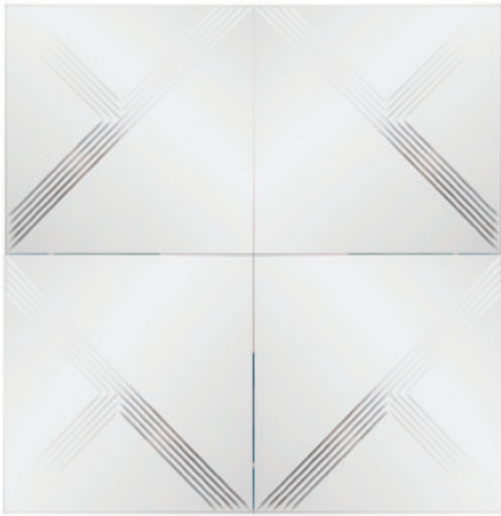

The Adoree V Grooved Square Mirror

#15237

20" h X 20" w X 1" d

Silver

Glass/MDF

Spring 2024

This unique mirror features a striking X-shaped groove in the center, created by the intersecting V grooves, adding a dynamic focal point. This square mirror offers versatility in its display options, allowing you to hang it in either a traditional square orientation or rotate it to create a diamond shape, with easy-to-use d rings on the back. Sold individually.