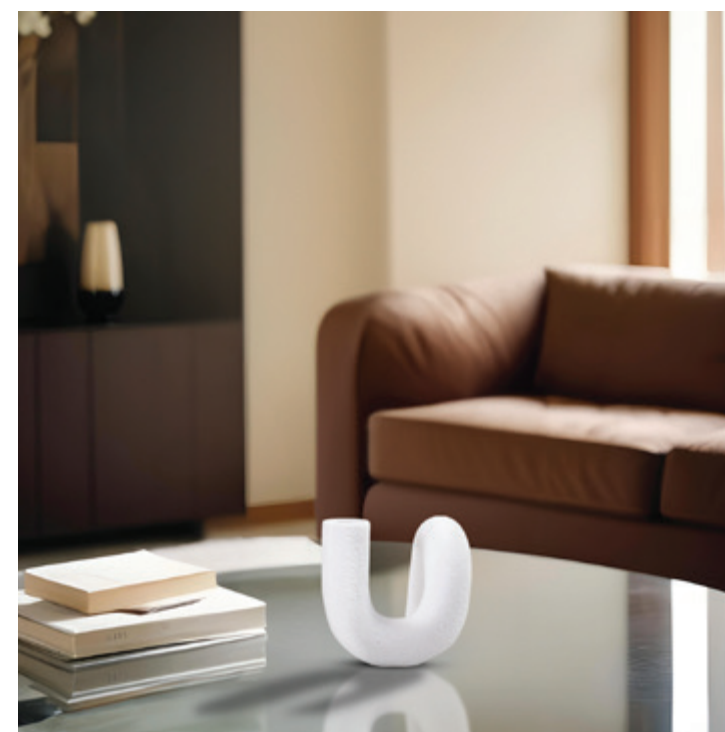

White Abstract Curved Tube Vase

Short #12369
7" h X 7" w X 6.5" d
White
Polyresin
Fall 2024