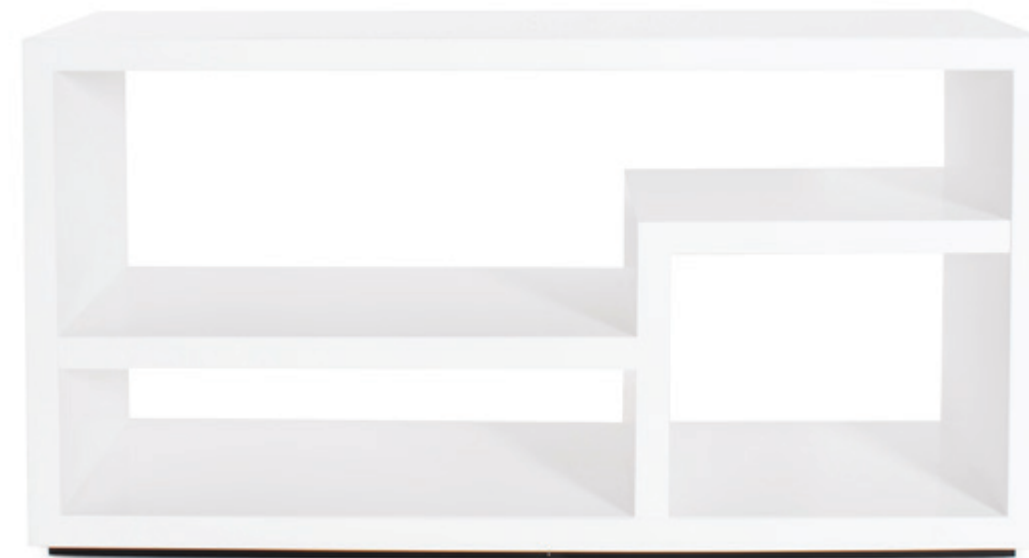

**Bianco Lacquered Contemporary
Display Pedestal**

Short #150023

36"h X 12"w X 12"d

White
MDF
Fall 2024

**Bianco Lacquered Contemporary
Display Pedestal**

Tall #150028

42"h X 12"w X 12"d

White
MDF
Fall 2024