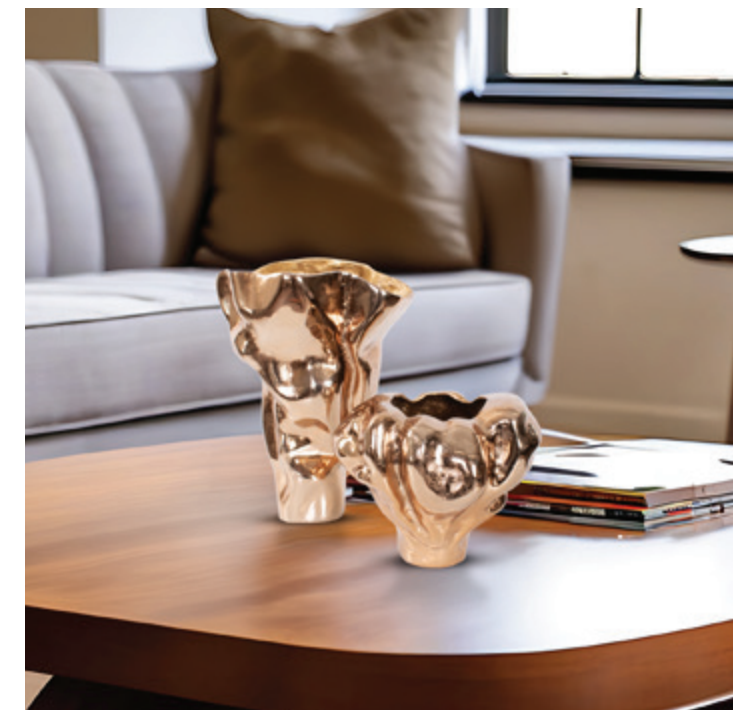

This vase captures attention with its bold, organic form and striking metallic finish. Its fluid, abstract design adds a sense of movement and modern artistry to any space.

Teresina Gold Aluminum Vessel
Tall #51424
15" h X 13" w X 10" d
Gold
Aluminum
Fall 2024

Teresina Gold Aluminum Vessel
Short #51423
8" h X 10" w X 9" d
Gold
Aluminum
Fall 2024