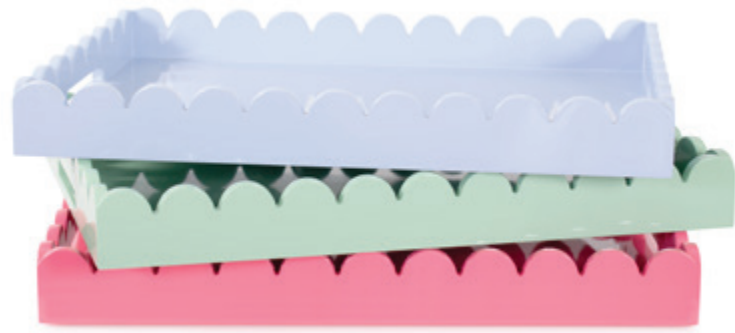

Rectangle Scalloped Riviera Tray - Baby Blue

#150035
2.75" h X 24" w X 18" d
Blue
MDF
Fall 2024

Rectangle Scalloped Riviera Tray - Sage Green

#150037
2.75" h X 24" w X 18" d
Green
MDF
Fall 2024

Rectangle Scalloped Riviera Tray - Pink

#150039
2.75" h X 24" w X 18" d
Pink
MDF
Fall 2024

These trays are as functional as they are stylish, featuring sturdy handles for easy carrying and a generous size to accommodate all your serving needs. Whether you're hosting a party or simply adding a pop of color to your decor, these trays are the perfect blend of fun and practicality. Available in a variety of bold, cheerful colors, they make a statement while keeping your essentials organized. Ideal for serving drinks, snacks, or displaying decor, these trays are sure to be a standout in any setting.