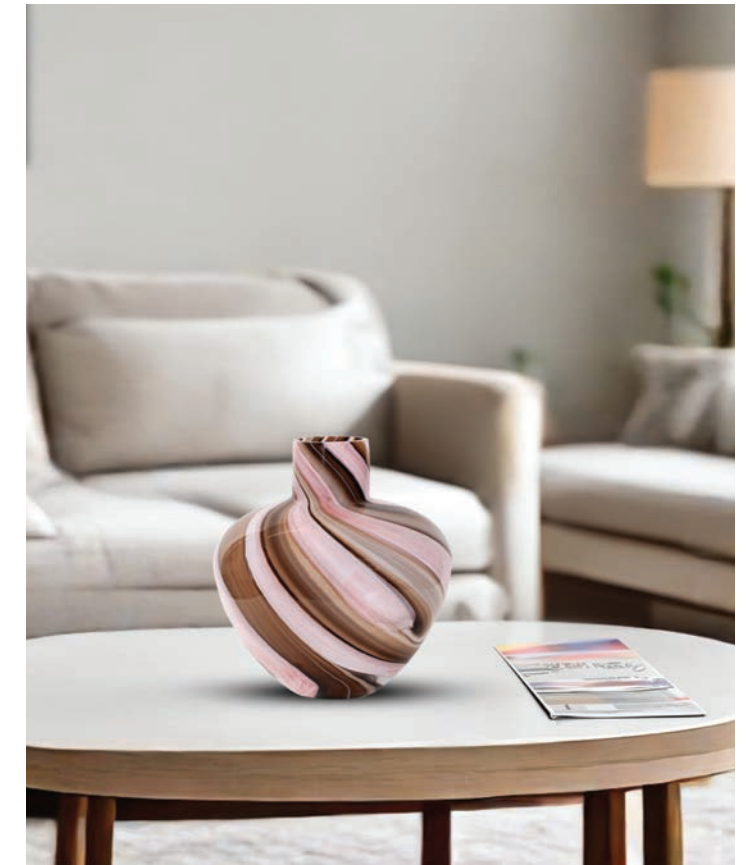

▲ Neapolitan Glass Vase- Small #44131