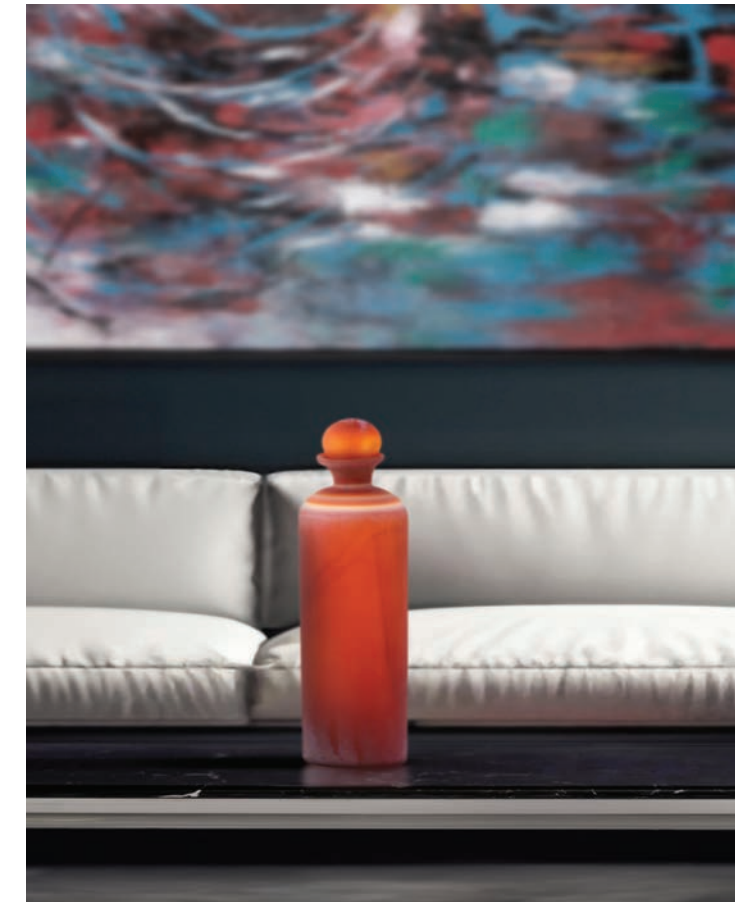

▲ Mercer Glass Capped Bottle in Tangerine- Tall #130037

Scan the code to view the full collection online