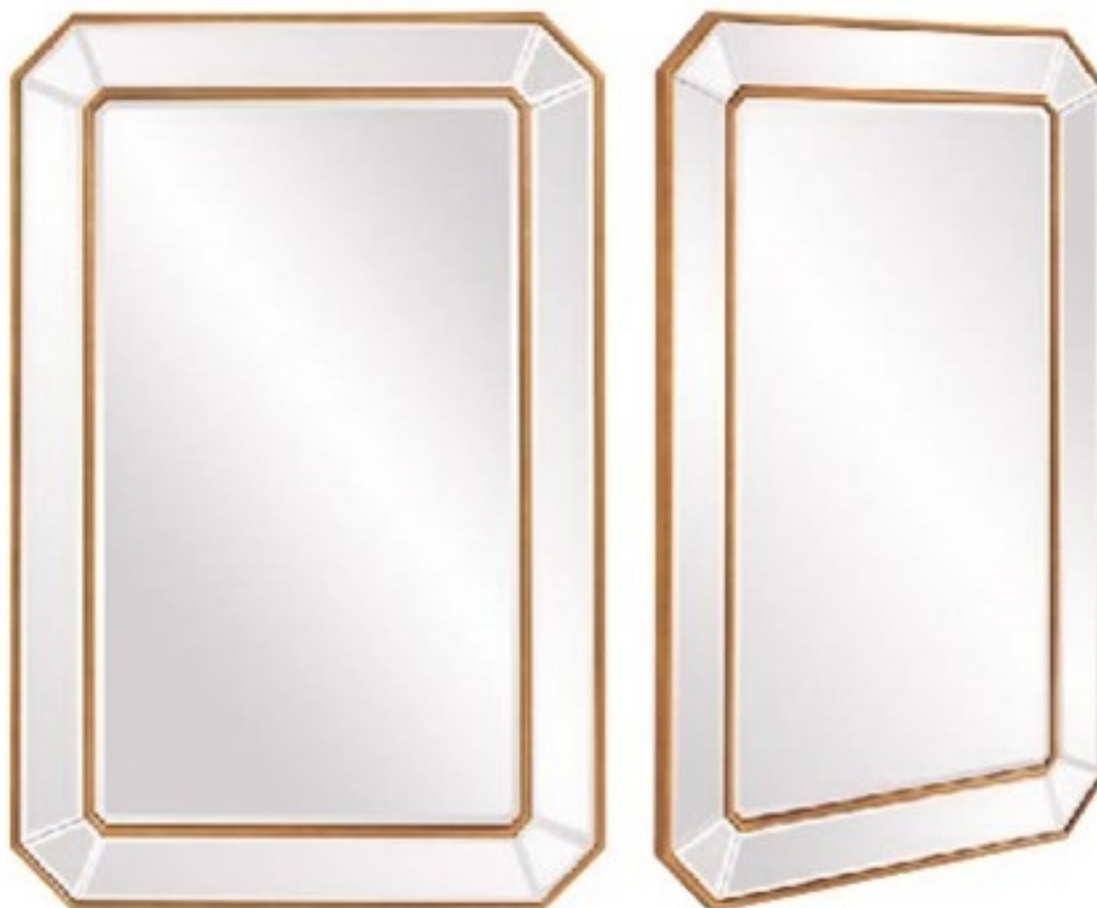

Leopold Mirror #29002
24" x 36" x 1"
Gold Leaf Trim
Wood & Glass