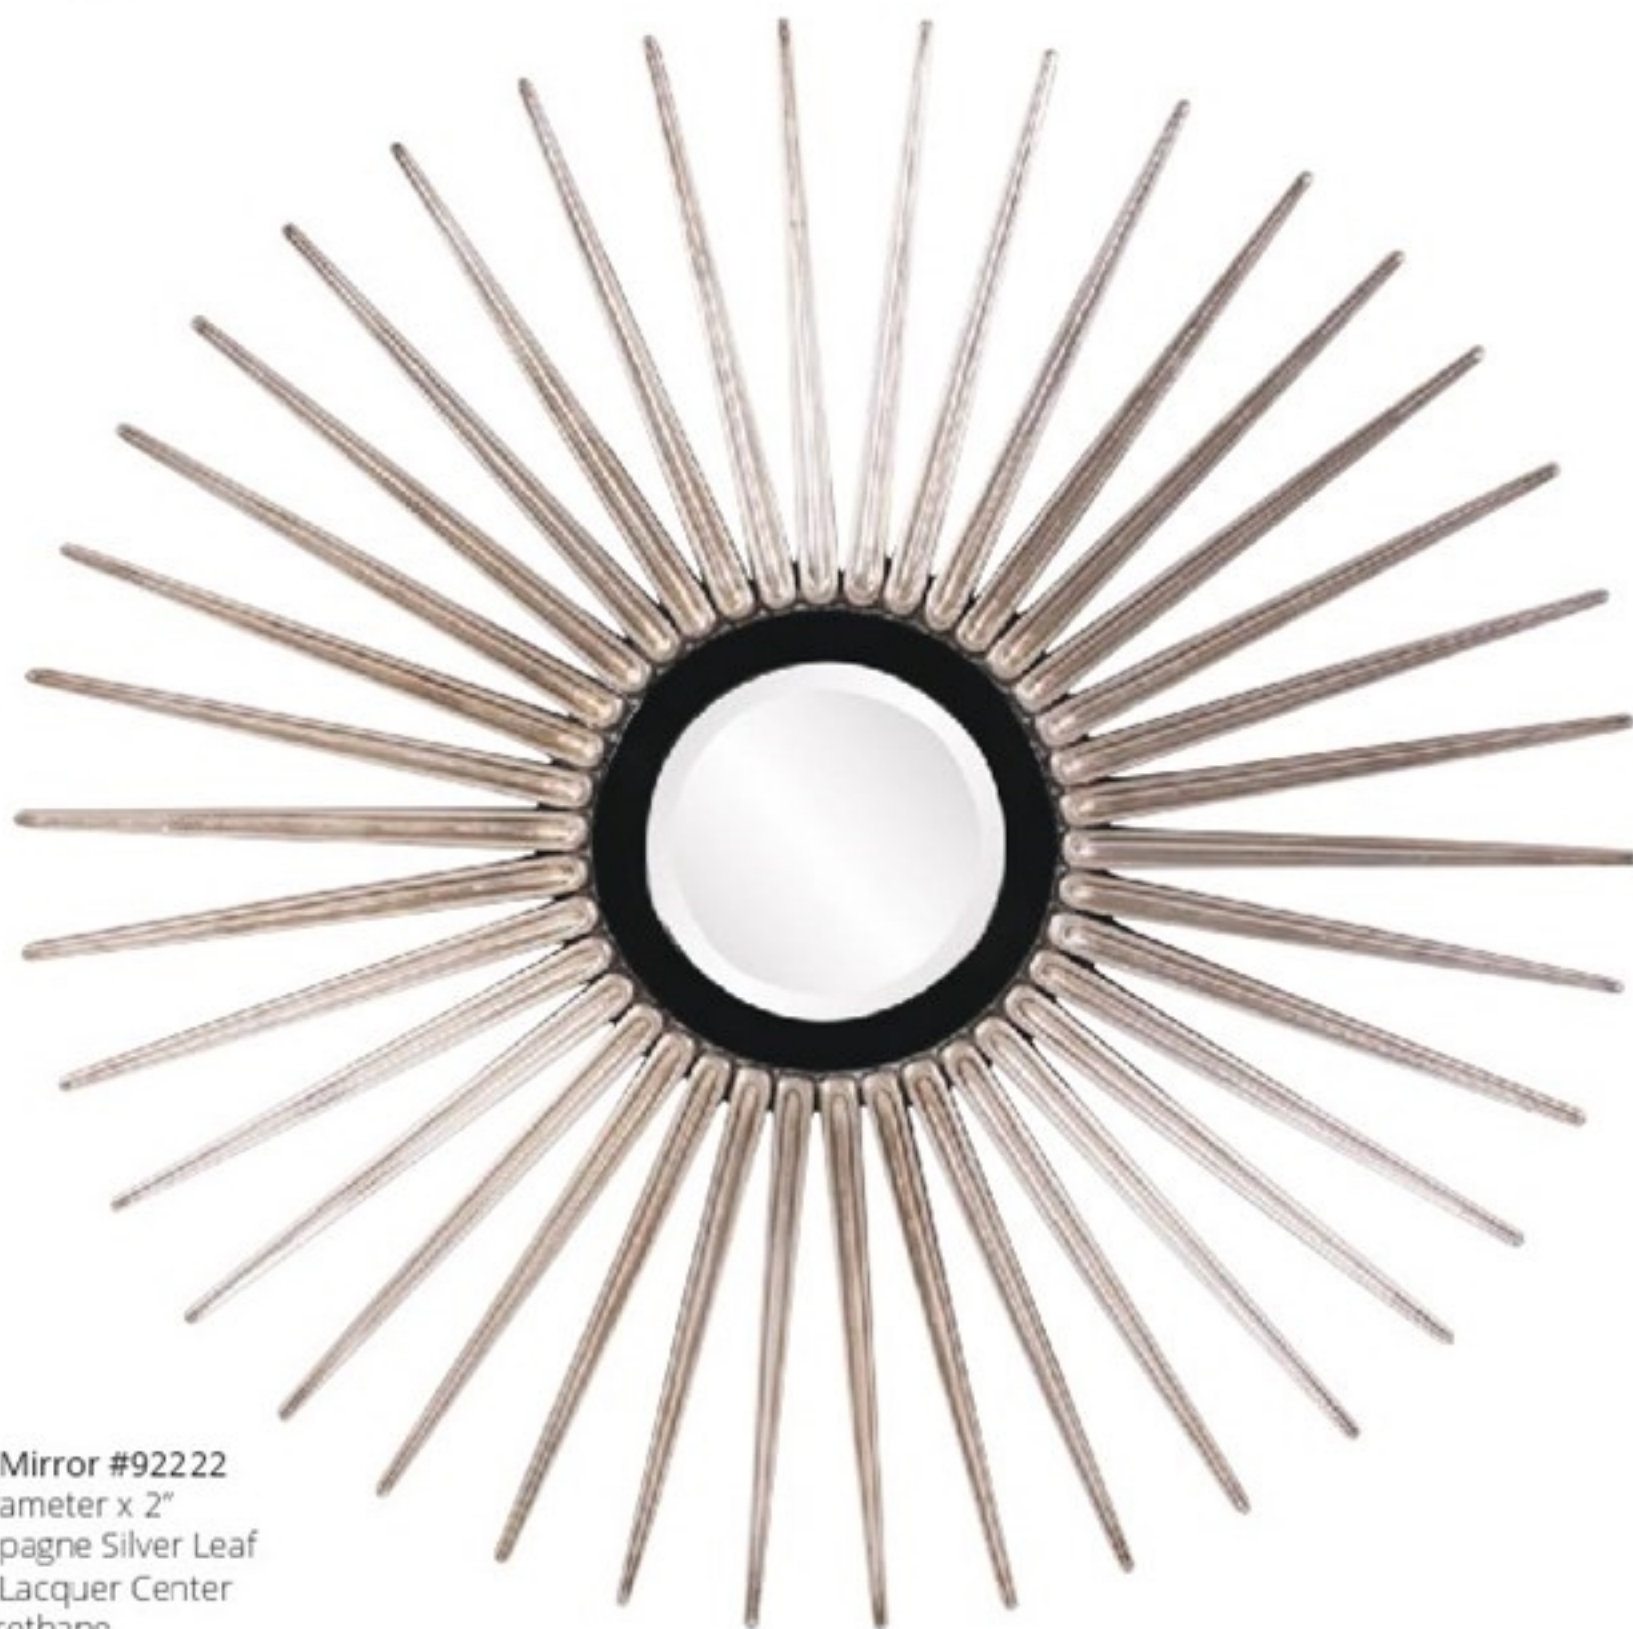

Solar Mirror #92222
55" Diameter x 2"
Champagne Silver Leaf
Black Lacquer Center
Polyurethane