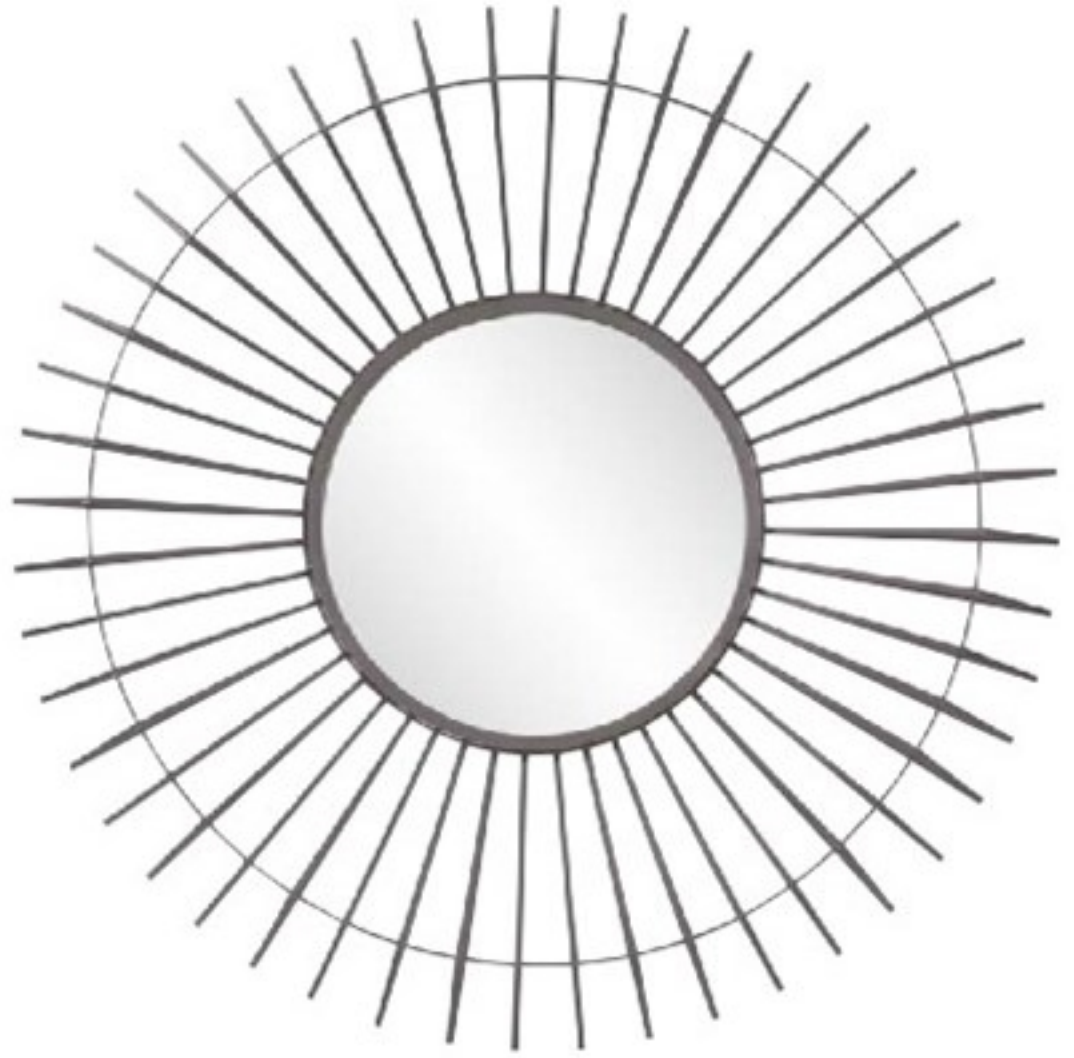

Kenton Mirror #19117
42" Diameter x 3¾"
Graphite
Metal