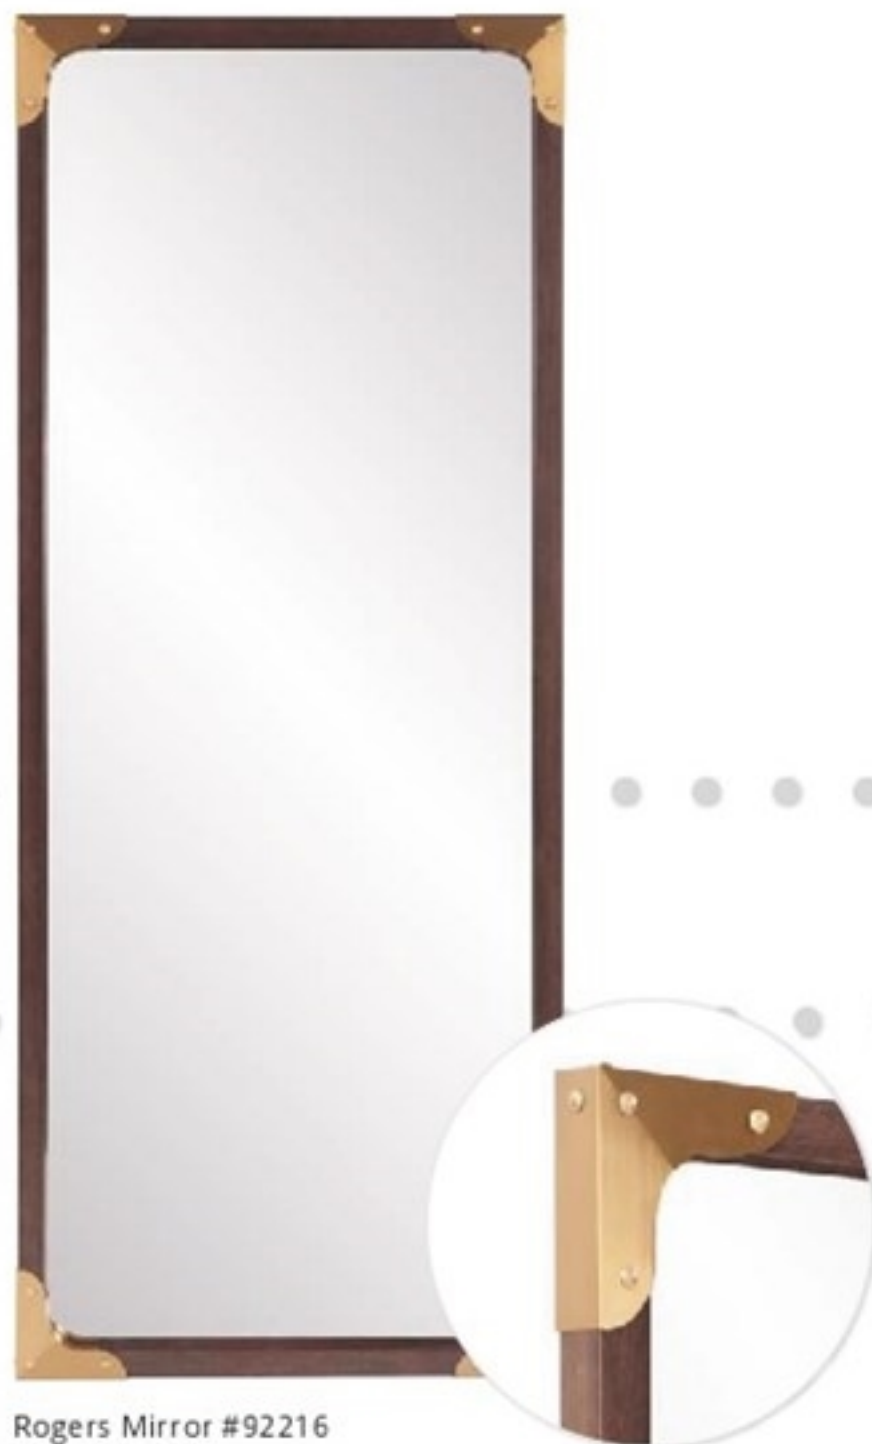

Rogers Mirror #92216
24" x 60" x 1½"
Natural Wood
Stainless Steel Plated Brass Corners

Brass plated stainless steel corners both accent & protect the walnut stained wood frame of this handsome mirror.