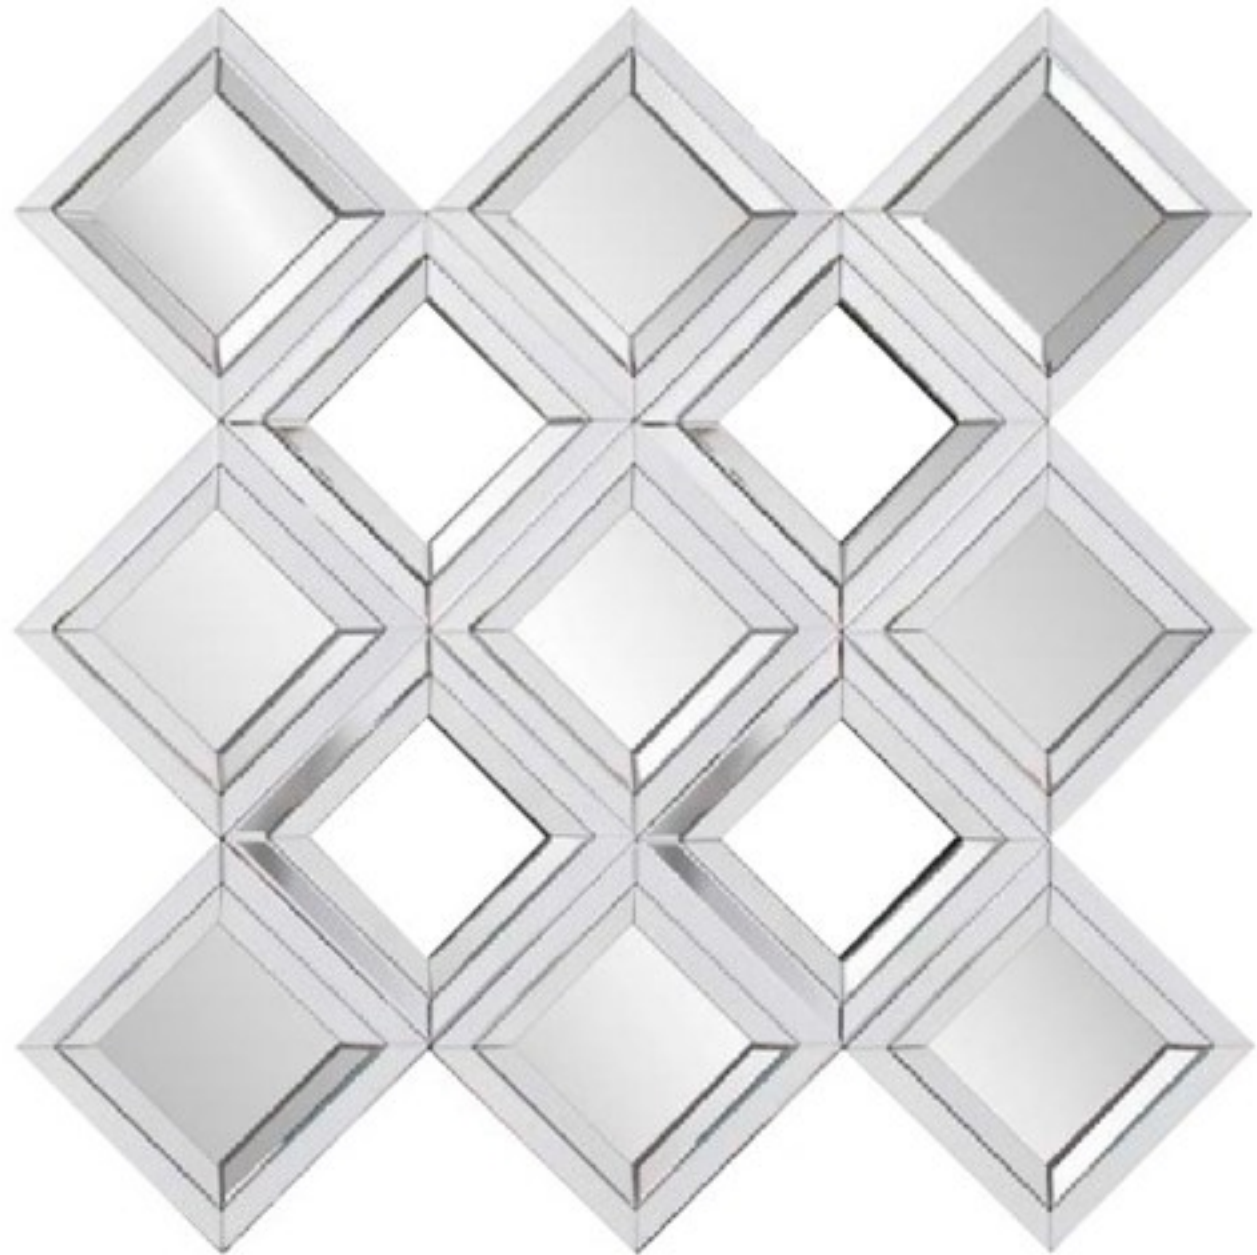

Dina Mirror #99050
 12" Diameter x 1½"
 Clear Mirror
 Glass & Wood

Lane Mirror #29047 (Left)
 24" x 72" x 2¾"
 Mirrored
 Glass & Wood

Diamond Mirror #29039
 48" x 48" x 2"
 Diamond Mirrored Tiles
 Glass & Wood