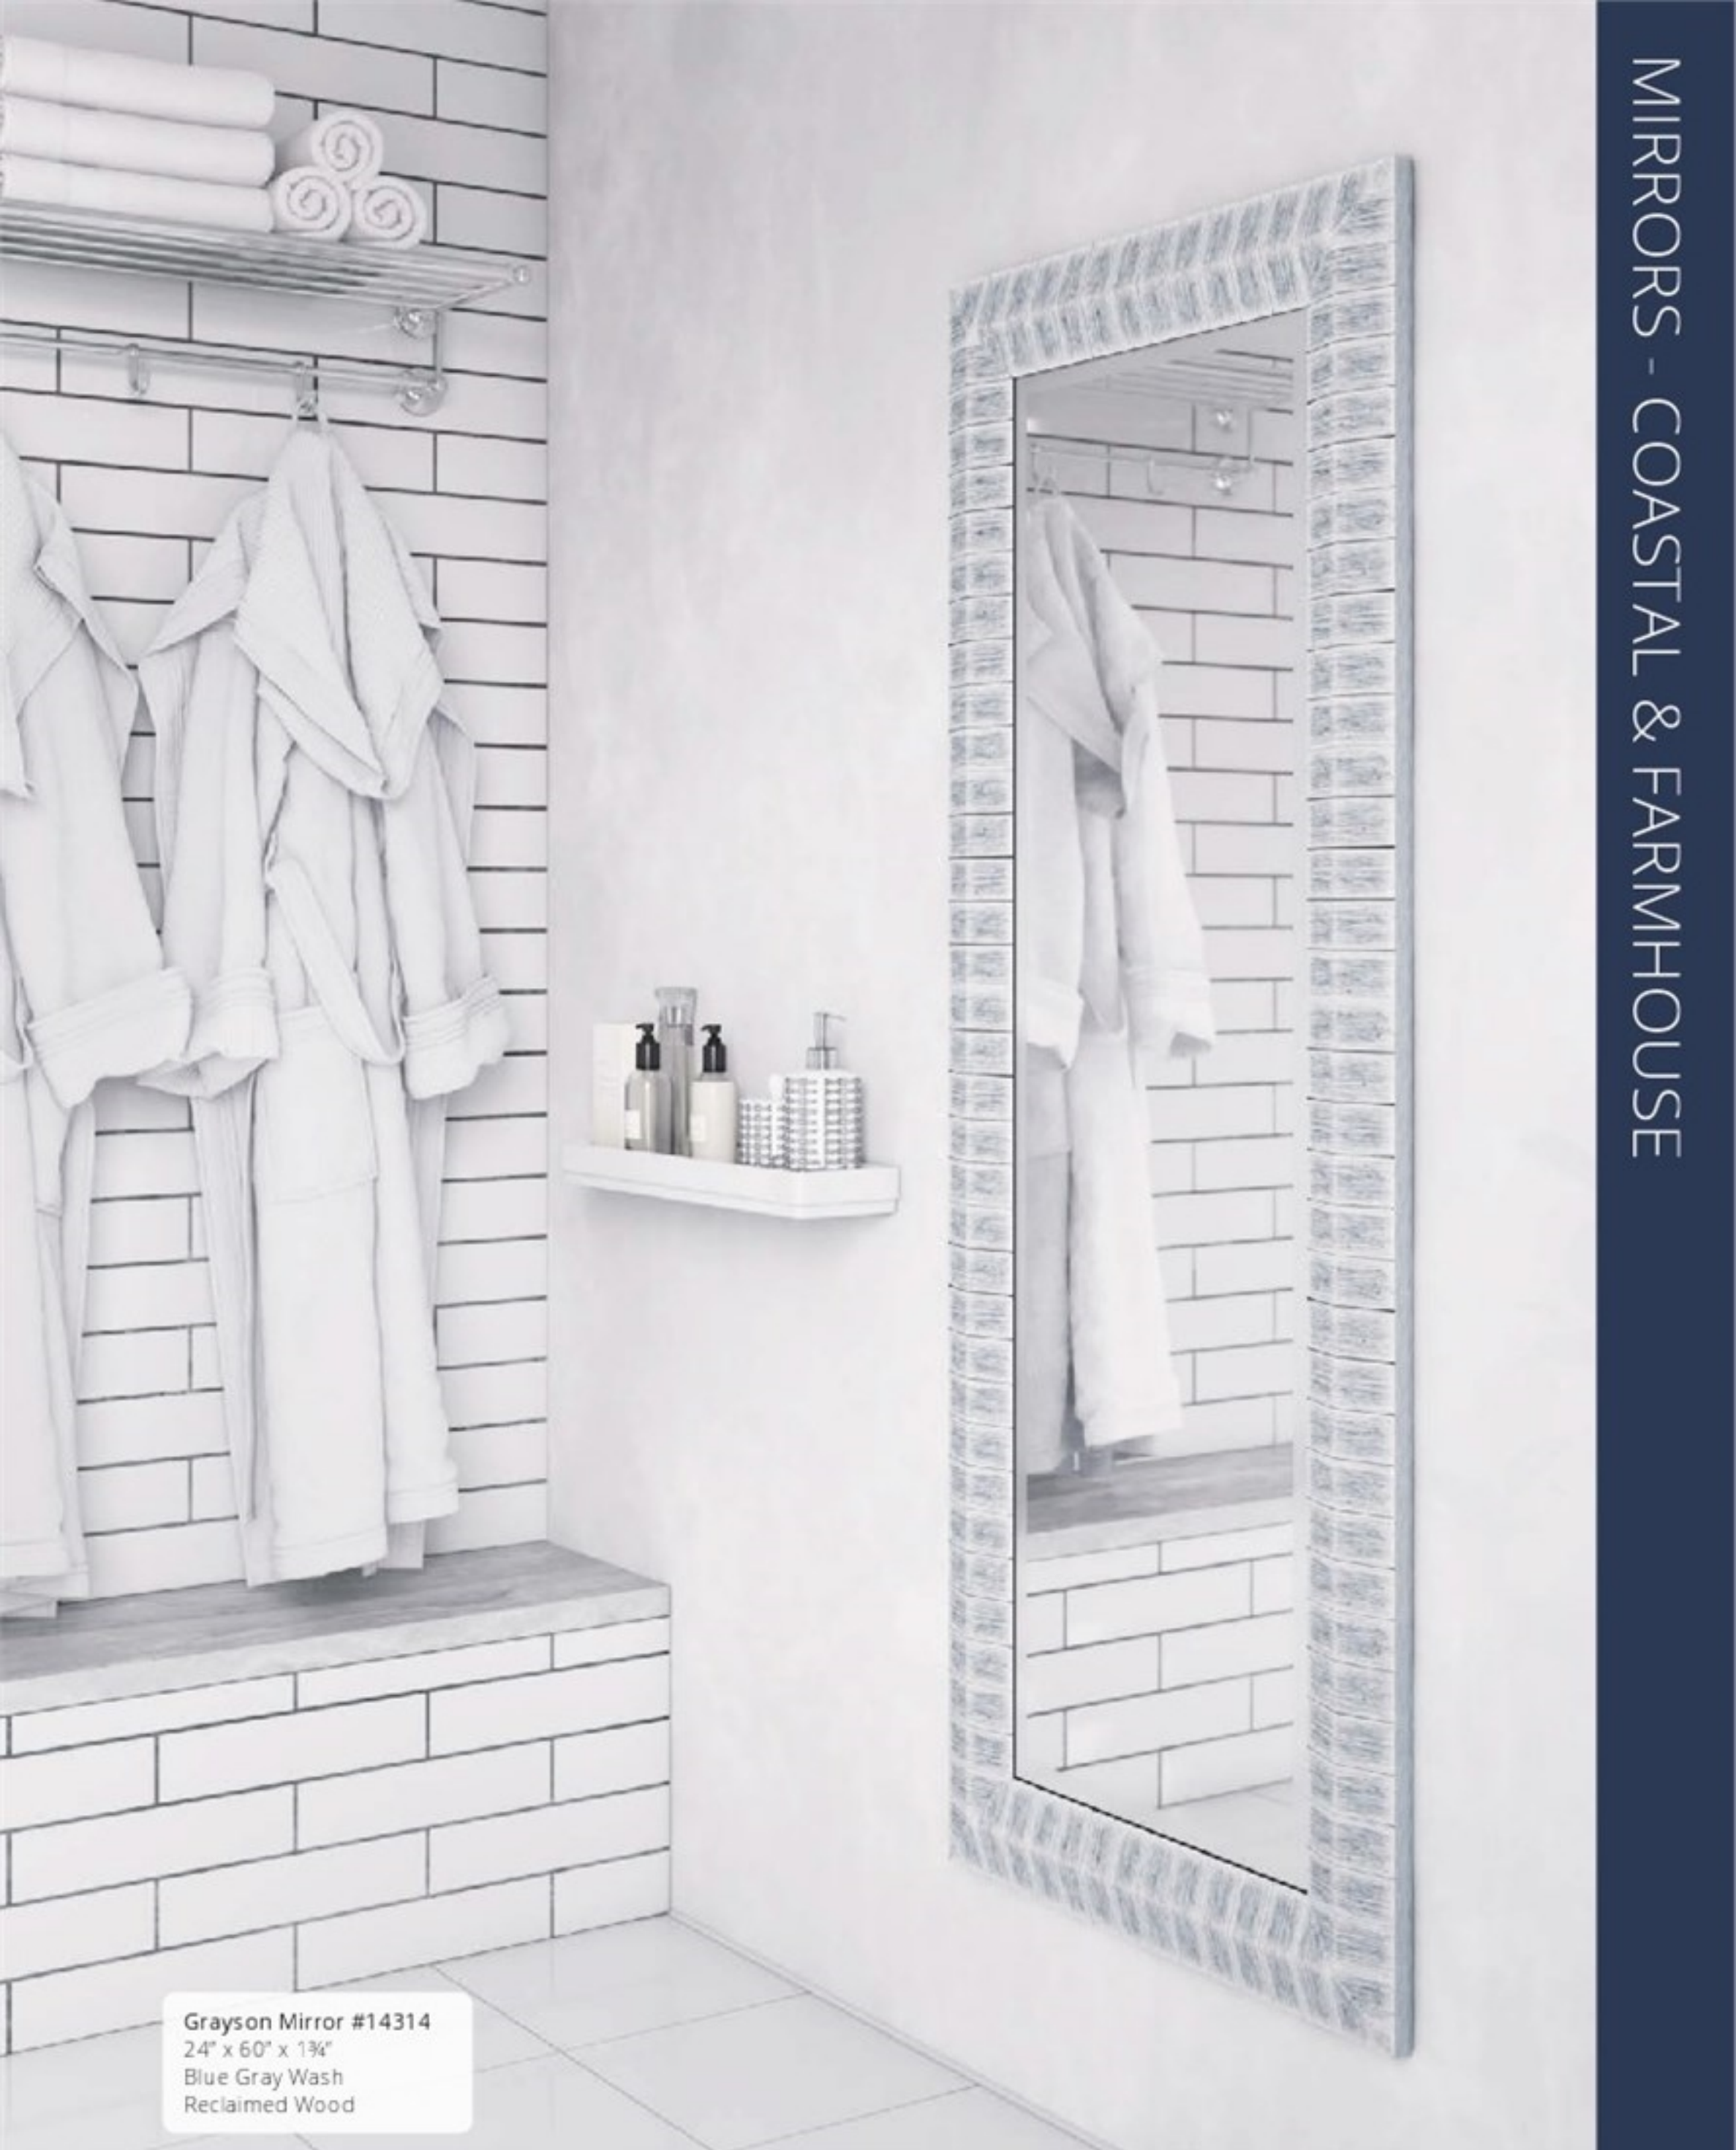

Grayson Mirror #14314
24" x 60" x 1 3/4"
Blue Gray Wash
Reclaimed Wood

All finishes are hand applied making each product unique. Actual finish may vary from photo.