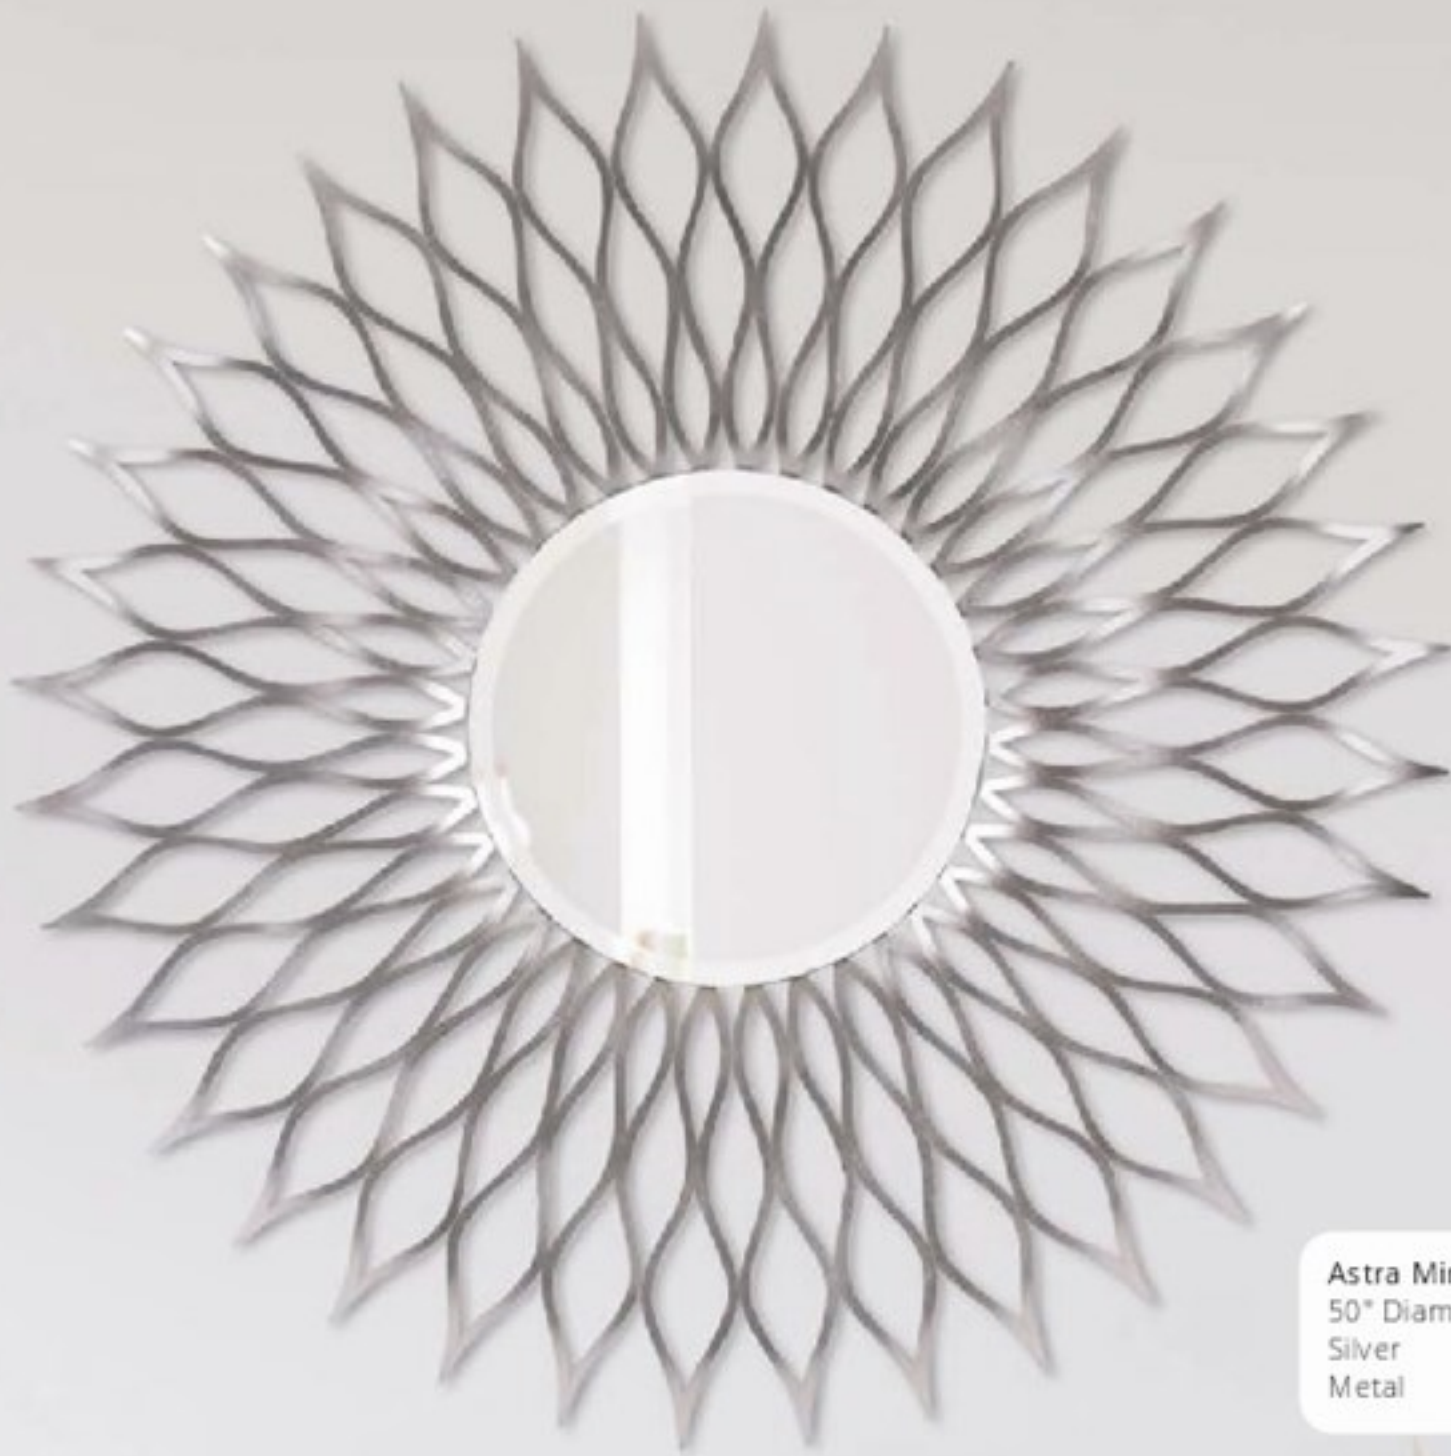

Astra Mirror #11272
50" Diameter x 1 1/2"
Silver
Metal