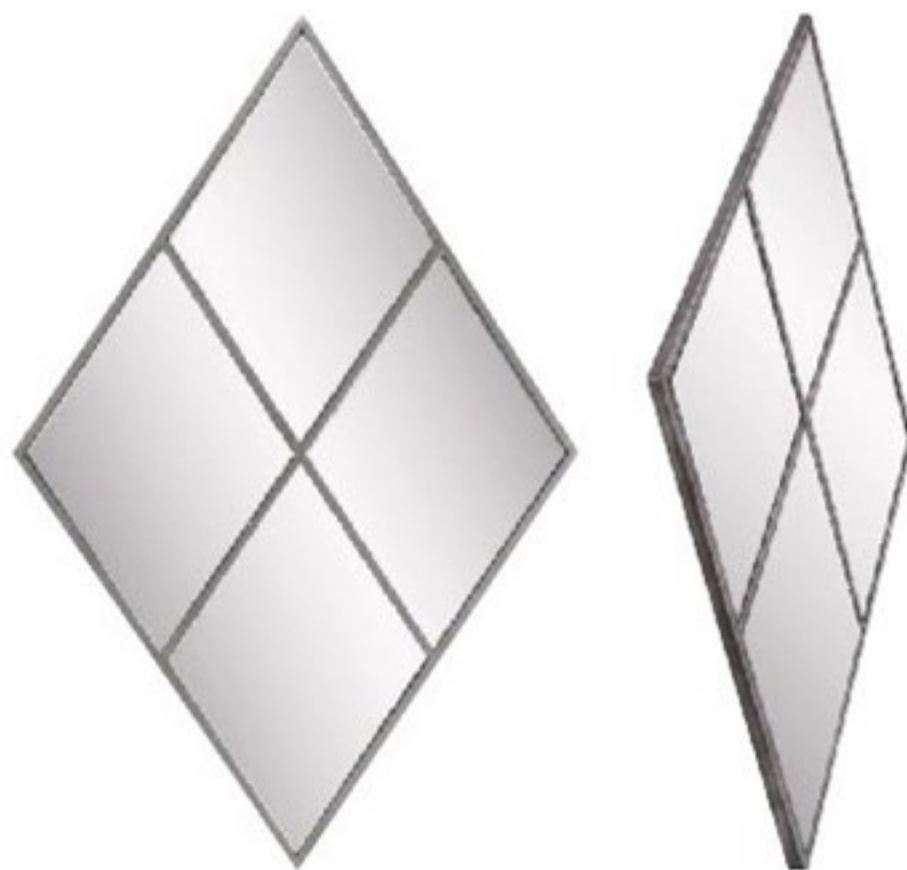

Diamond Mirror #13382
23½" x 35½" x 1"
Silver Powder Coat
Metal