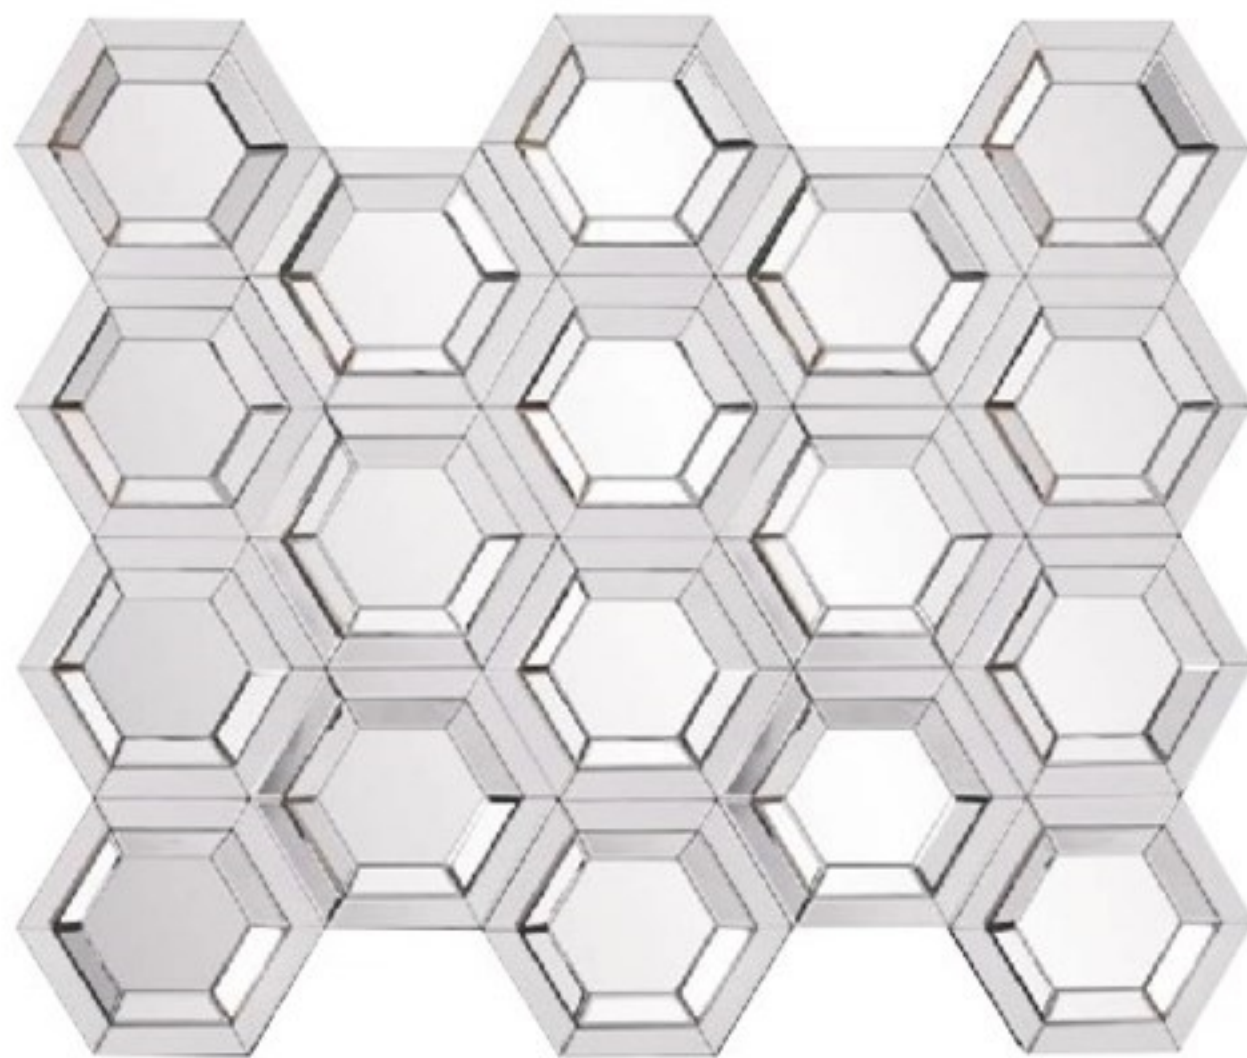

Zircon Mirror #29041
48" x 40½" x 2½"
Hexagon Mirrored Tiles
Glass & Wood