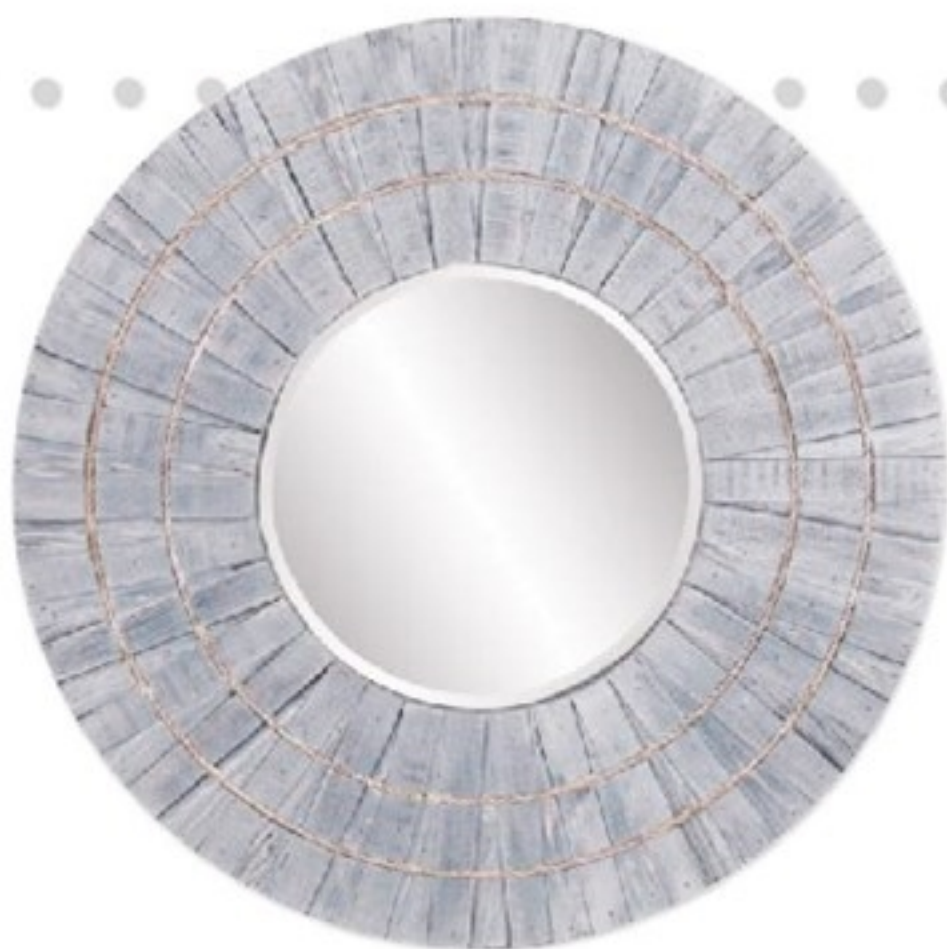

This collection takes on a coastal theme but with a contemporary twist. The unique wood frames are accentuated by a hand applied blue gray wash finish providing the perfect focal point for any room.

Fischer Mirror #14322
36" Diameter x 1 $\frac{3}{4}$ "
Rustic Blue Gray Wash
Wood