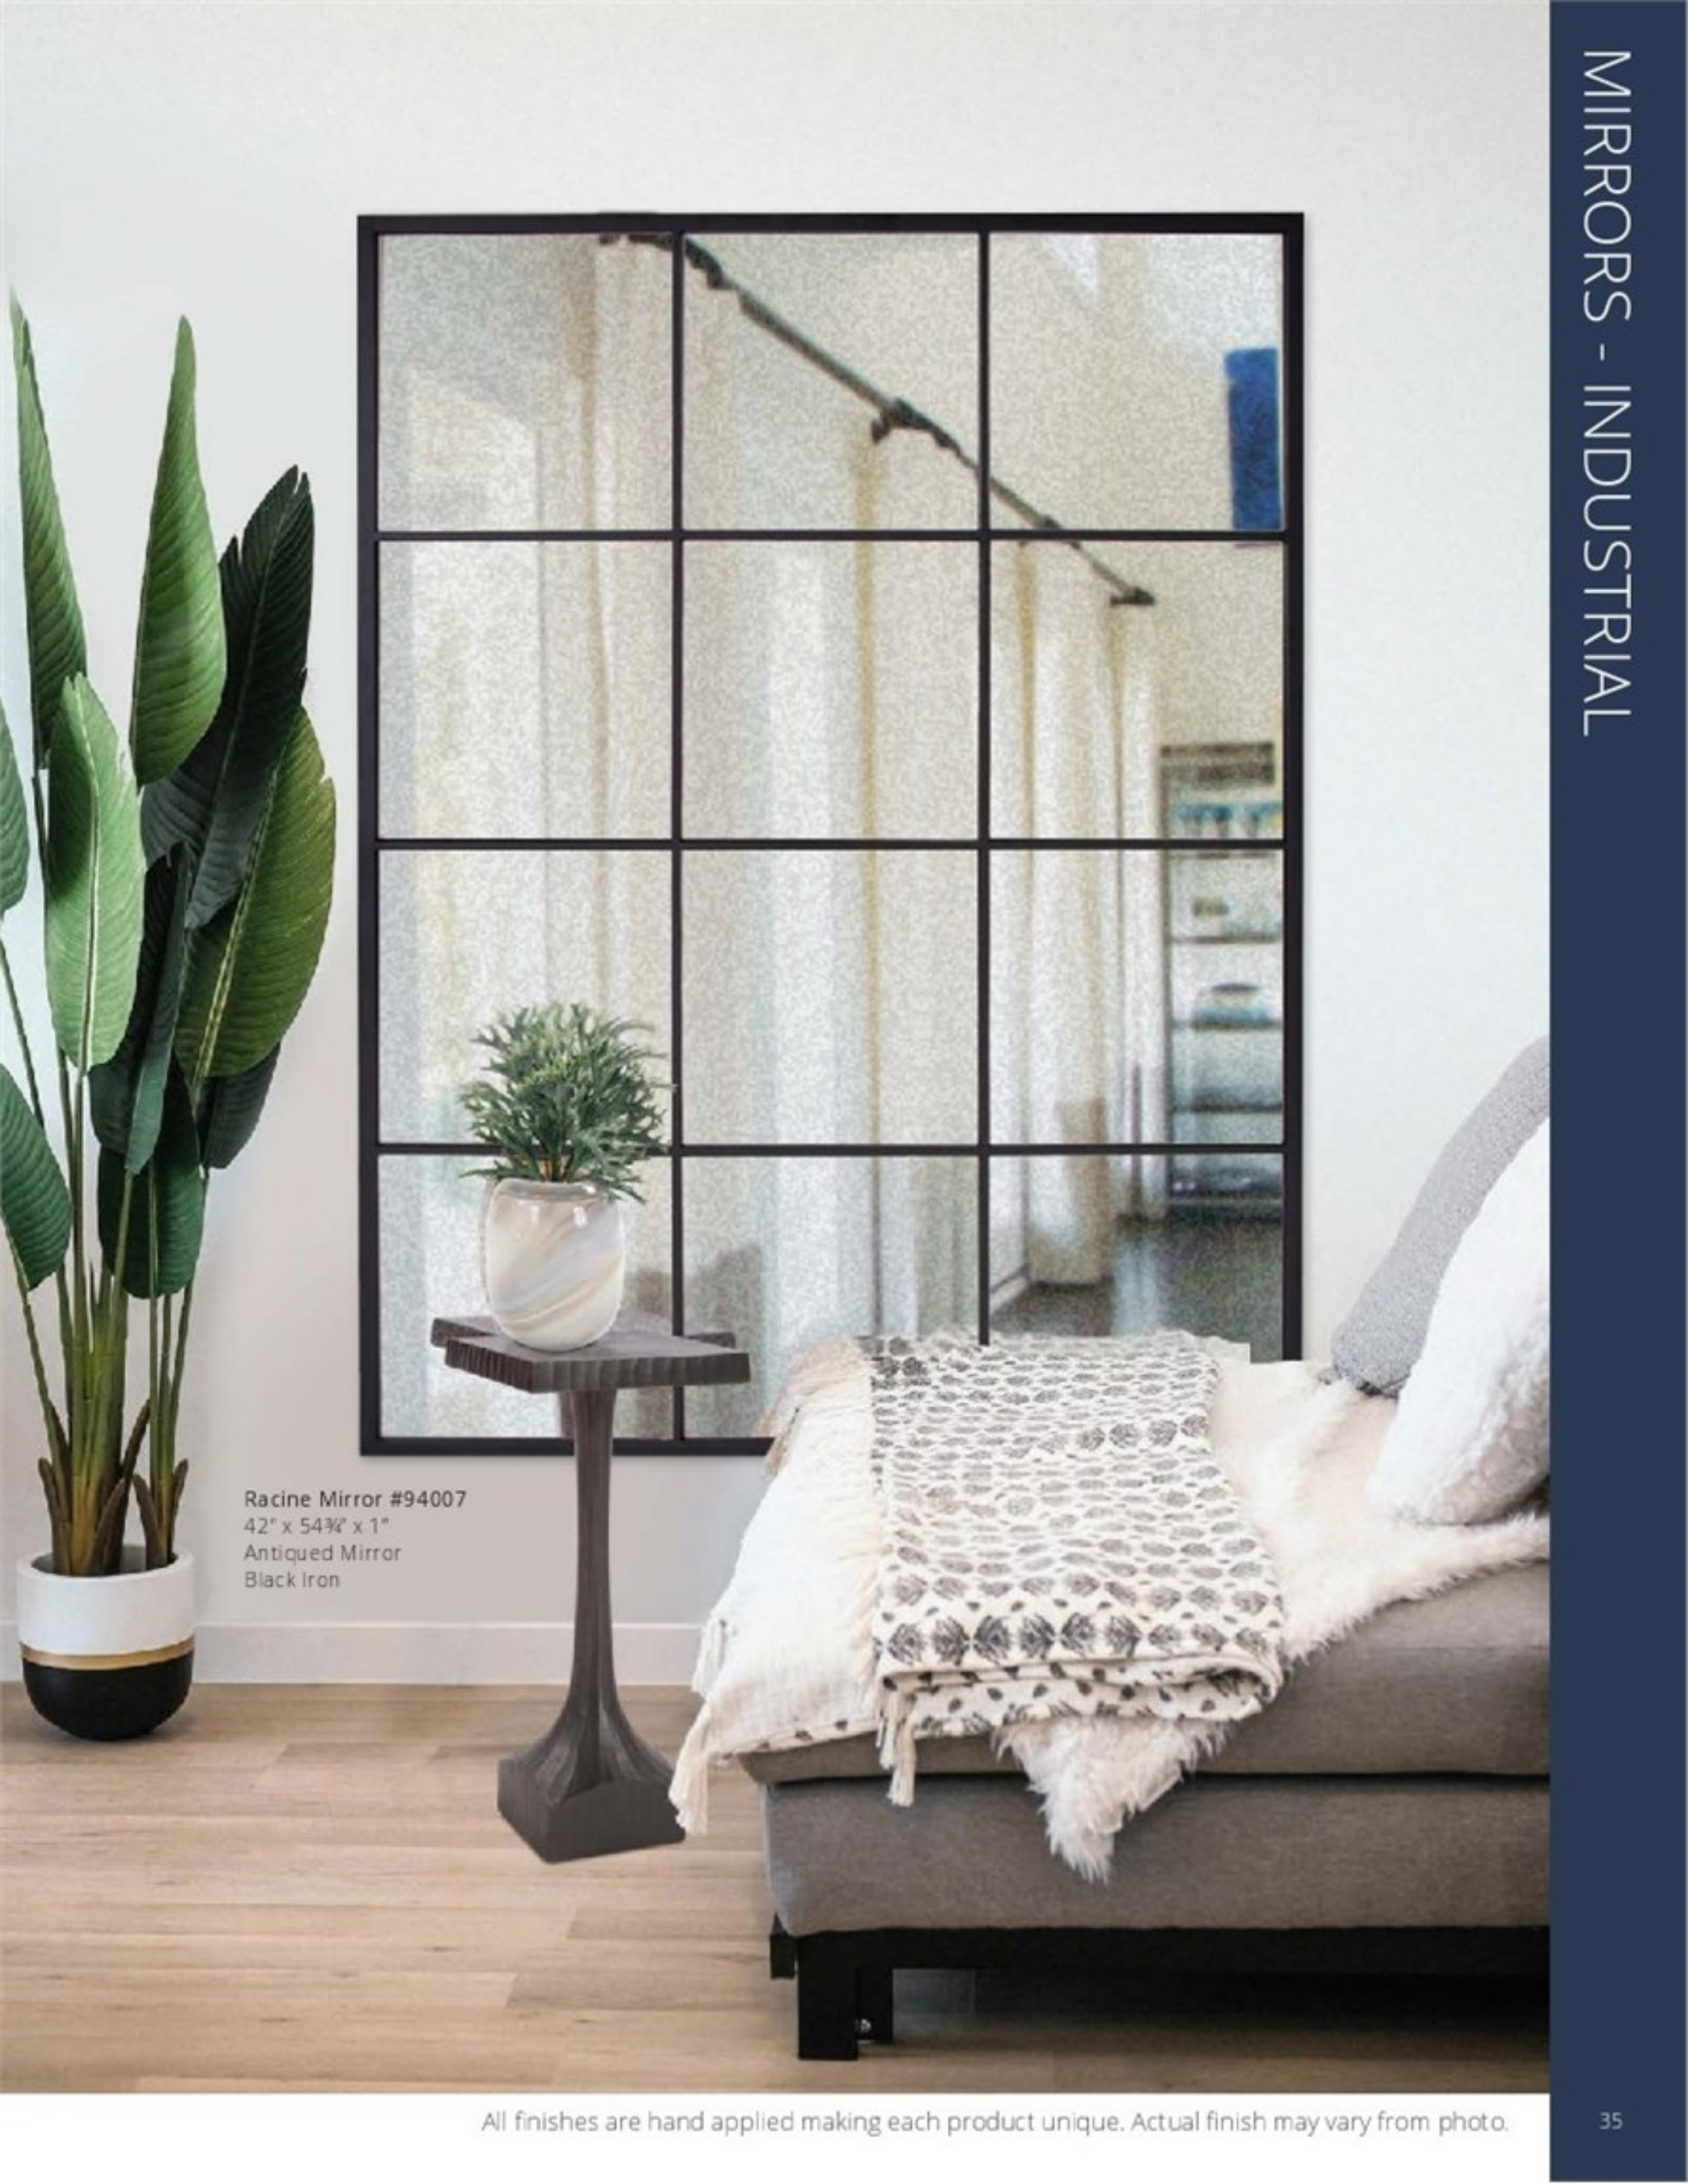

Diamond Mirror #13382
 23½" x 35½" x 1"
 Silver Powder Coat
 Metal

Atrium Mirror #13364
 24" x 48" x 1"
 Antique Silver
 Metal

Atrium Mirror #13365
 24" x 48" x 1"
 Oil Rubbed Bronze
 Metal

Atrium Mirror #13370
 24" x 48" x 1"
 Antique White
 Metal