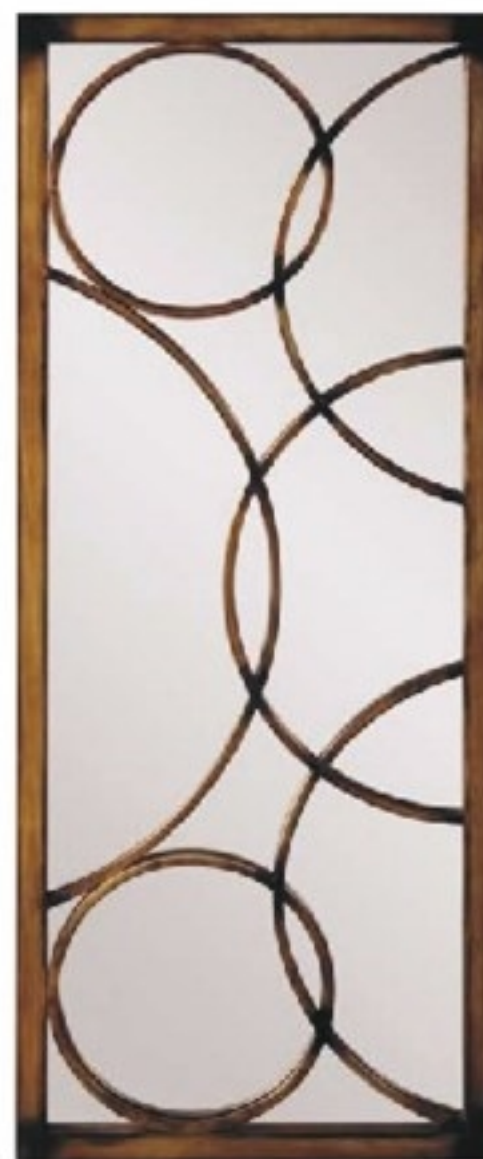

Brittany Mirror #13225
21" x 47" x 1"
Brushed Antique Bronze
Metal