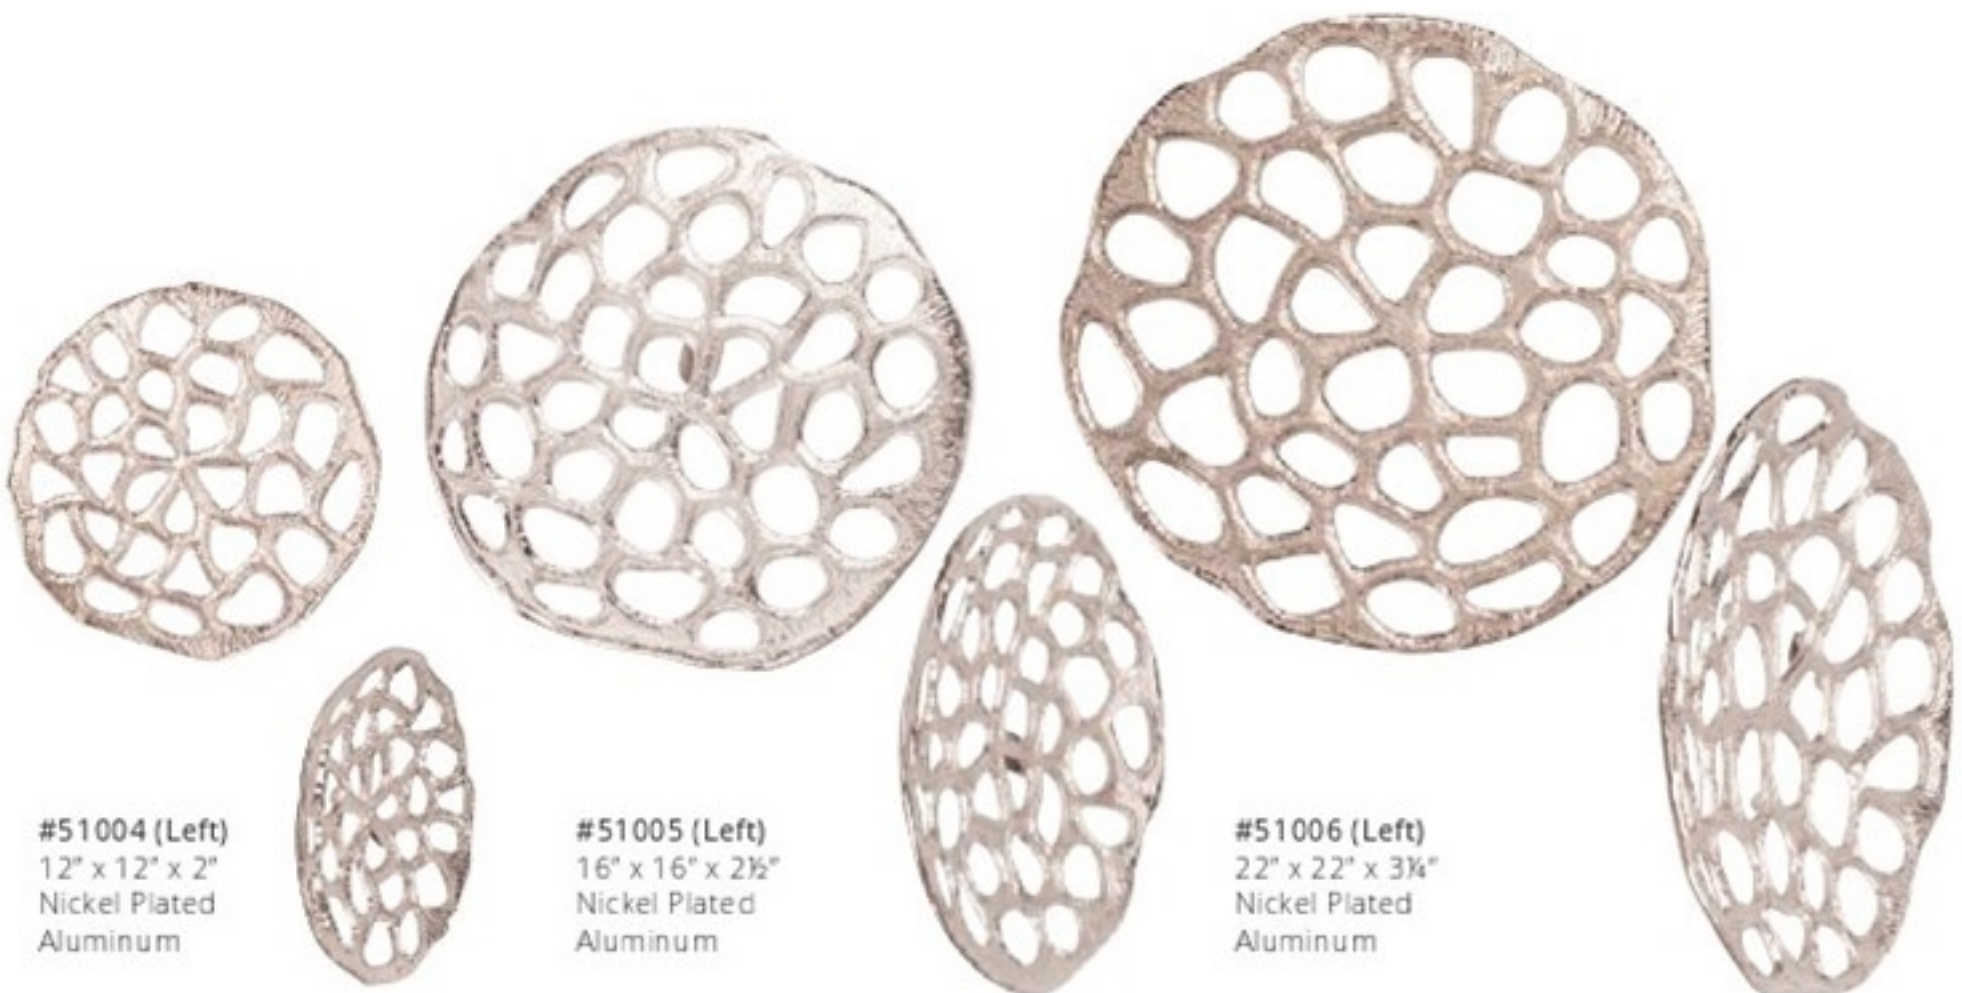

#51004 (Left)
12" x 12" x 2"
Nickel Plated
Aluminum

#51005 (Left)
16" x 16" x 2½"
Nickel Plated
Aluminum

#51006 (Left)
22" x 22" x 3¼"
Nickel Plated
Aluminum

All finishes are hand applied making each product unique. Actual finish may vary from photo.