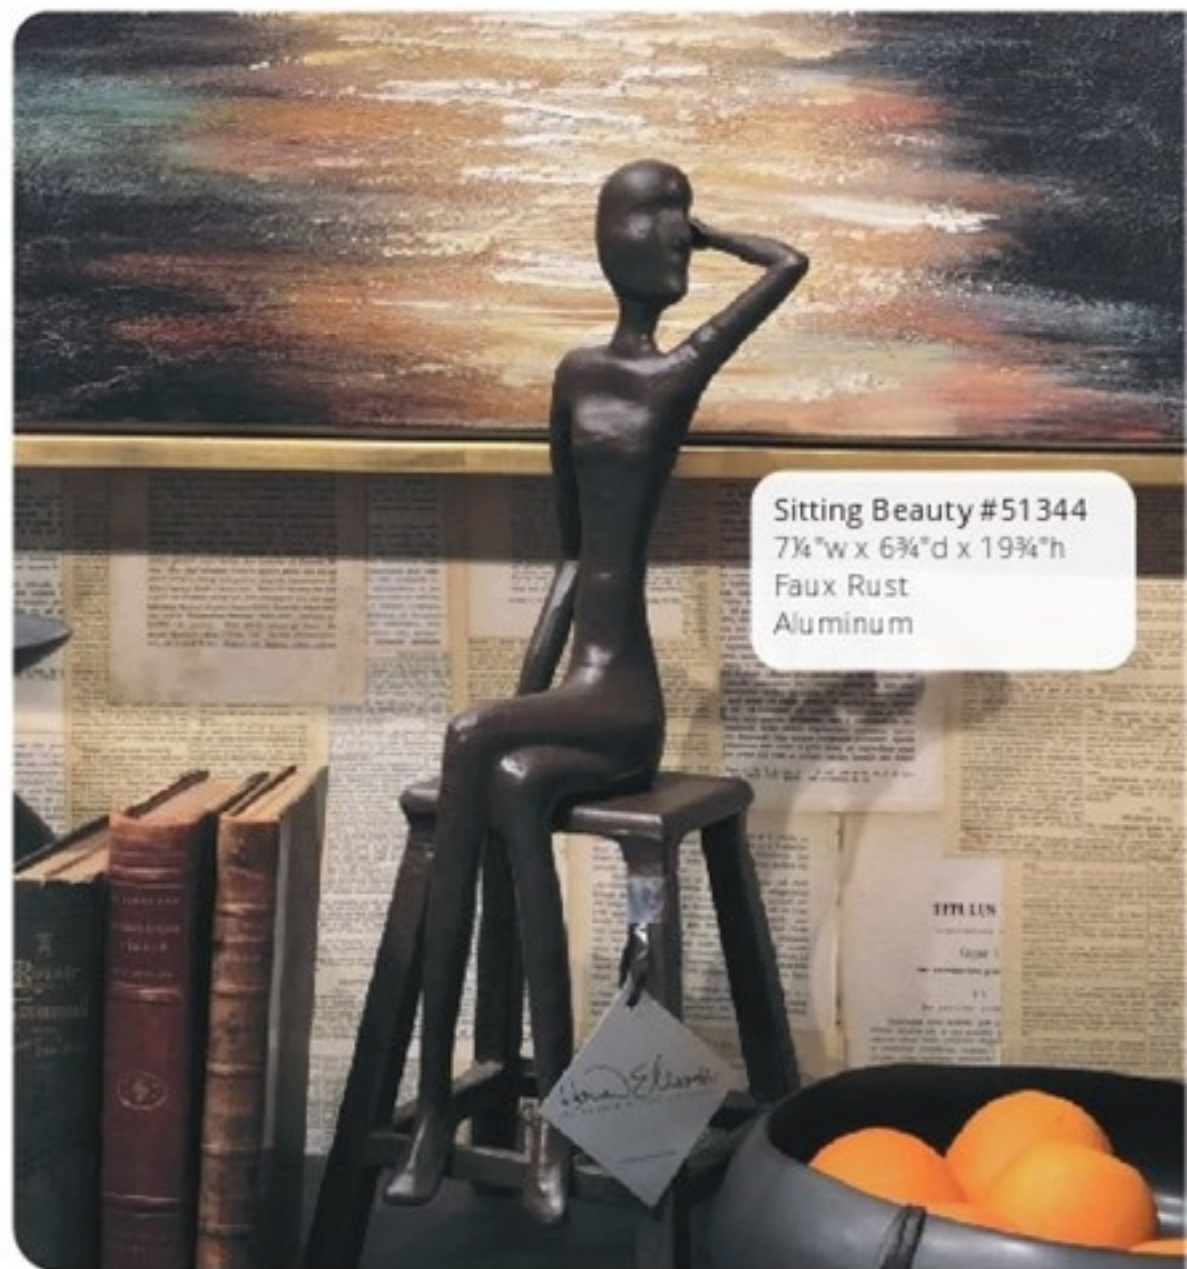

Sitting Beauty #51344
7¼" w x 6¾" d x 19¾" h
Faux Rust
Aluminum