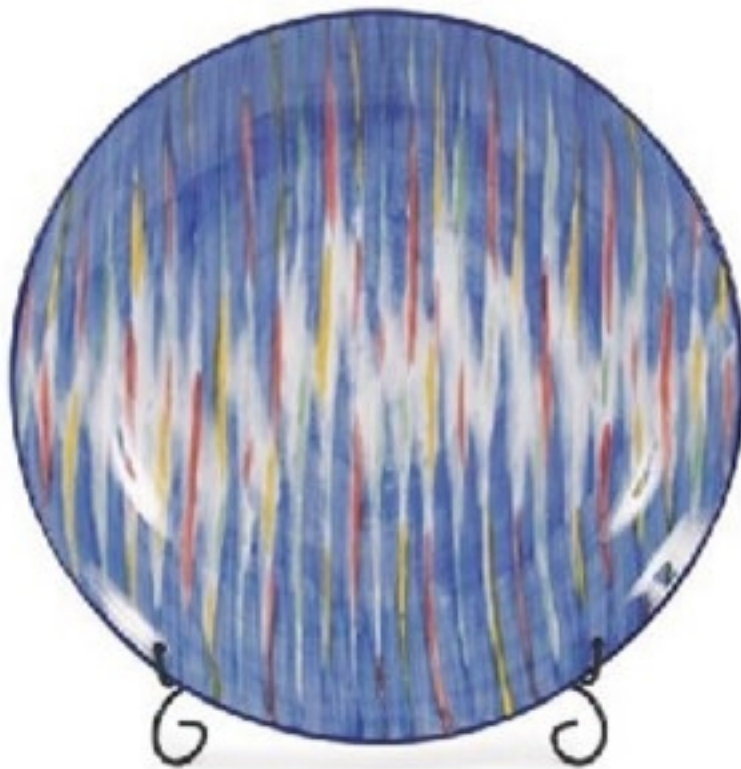

Color Blend Plate #61073 (Right)
18¾" w x 7" d x 18½" h
Multi Color Lines on Blue
Includes Black Metal Stand
Ceramic