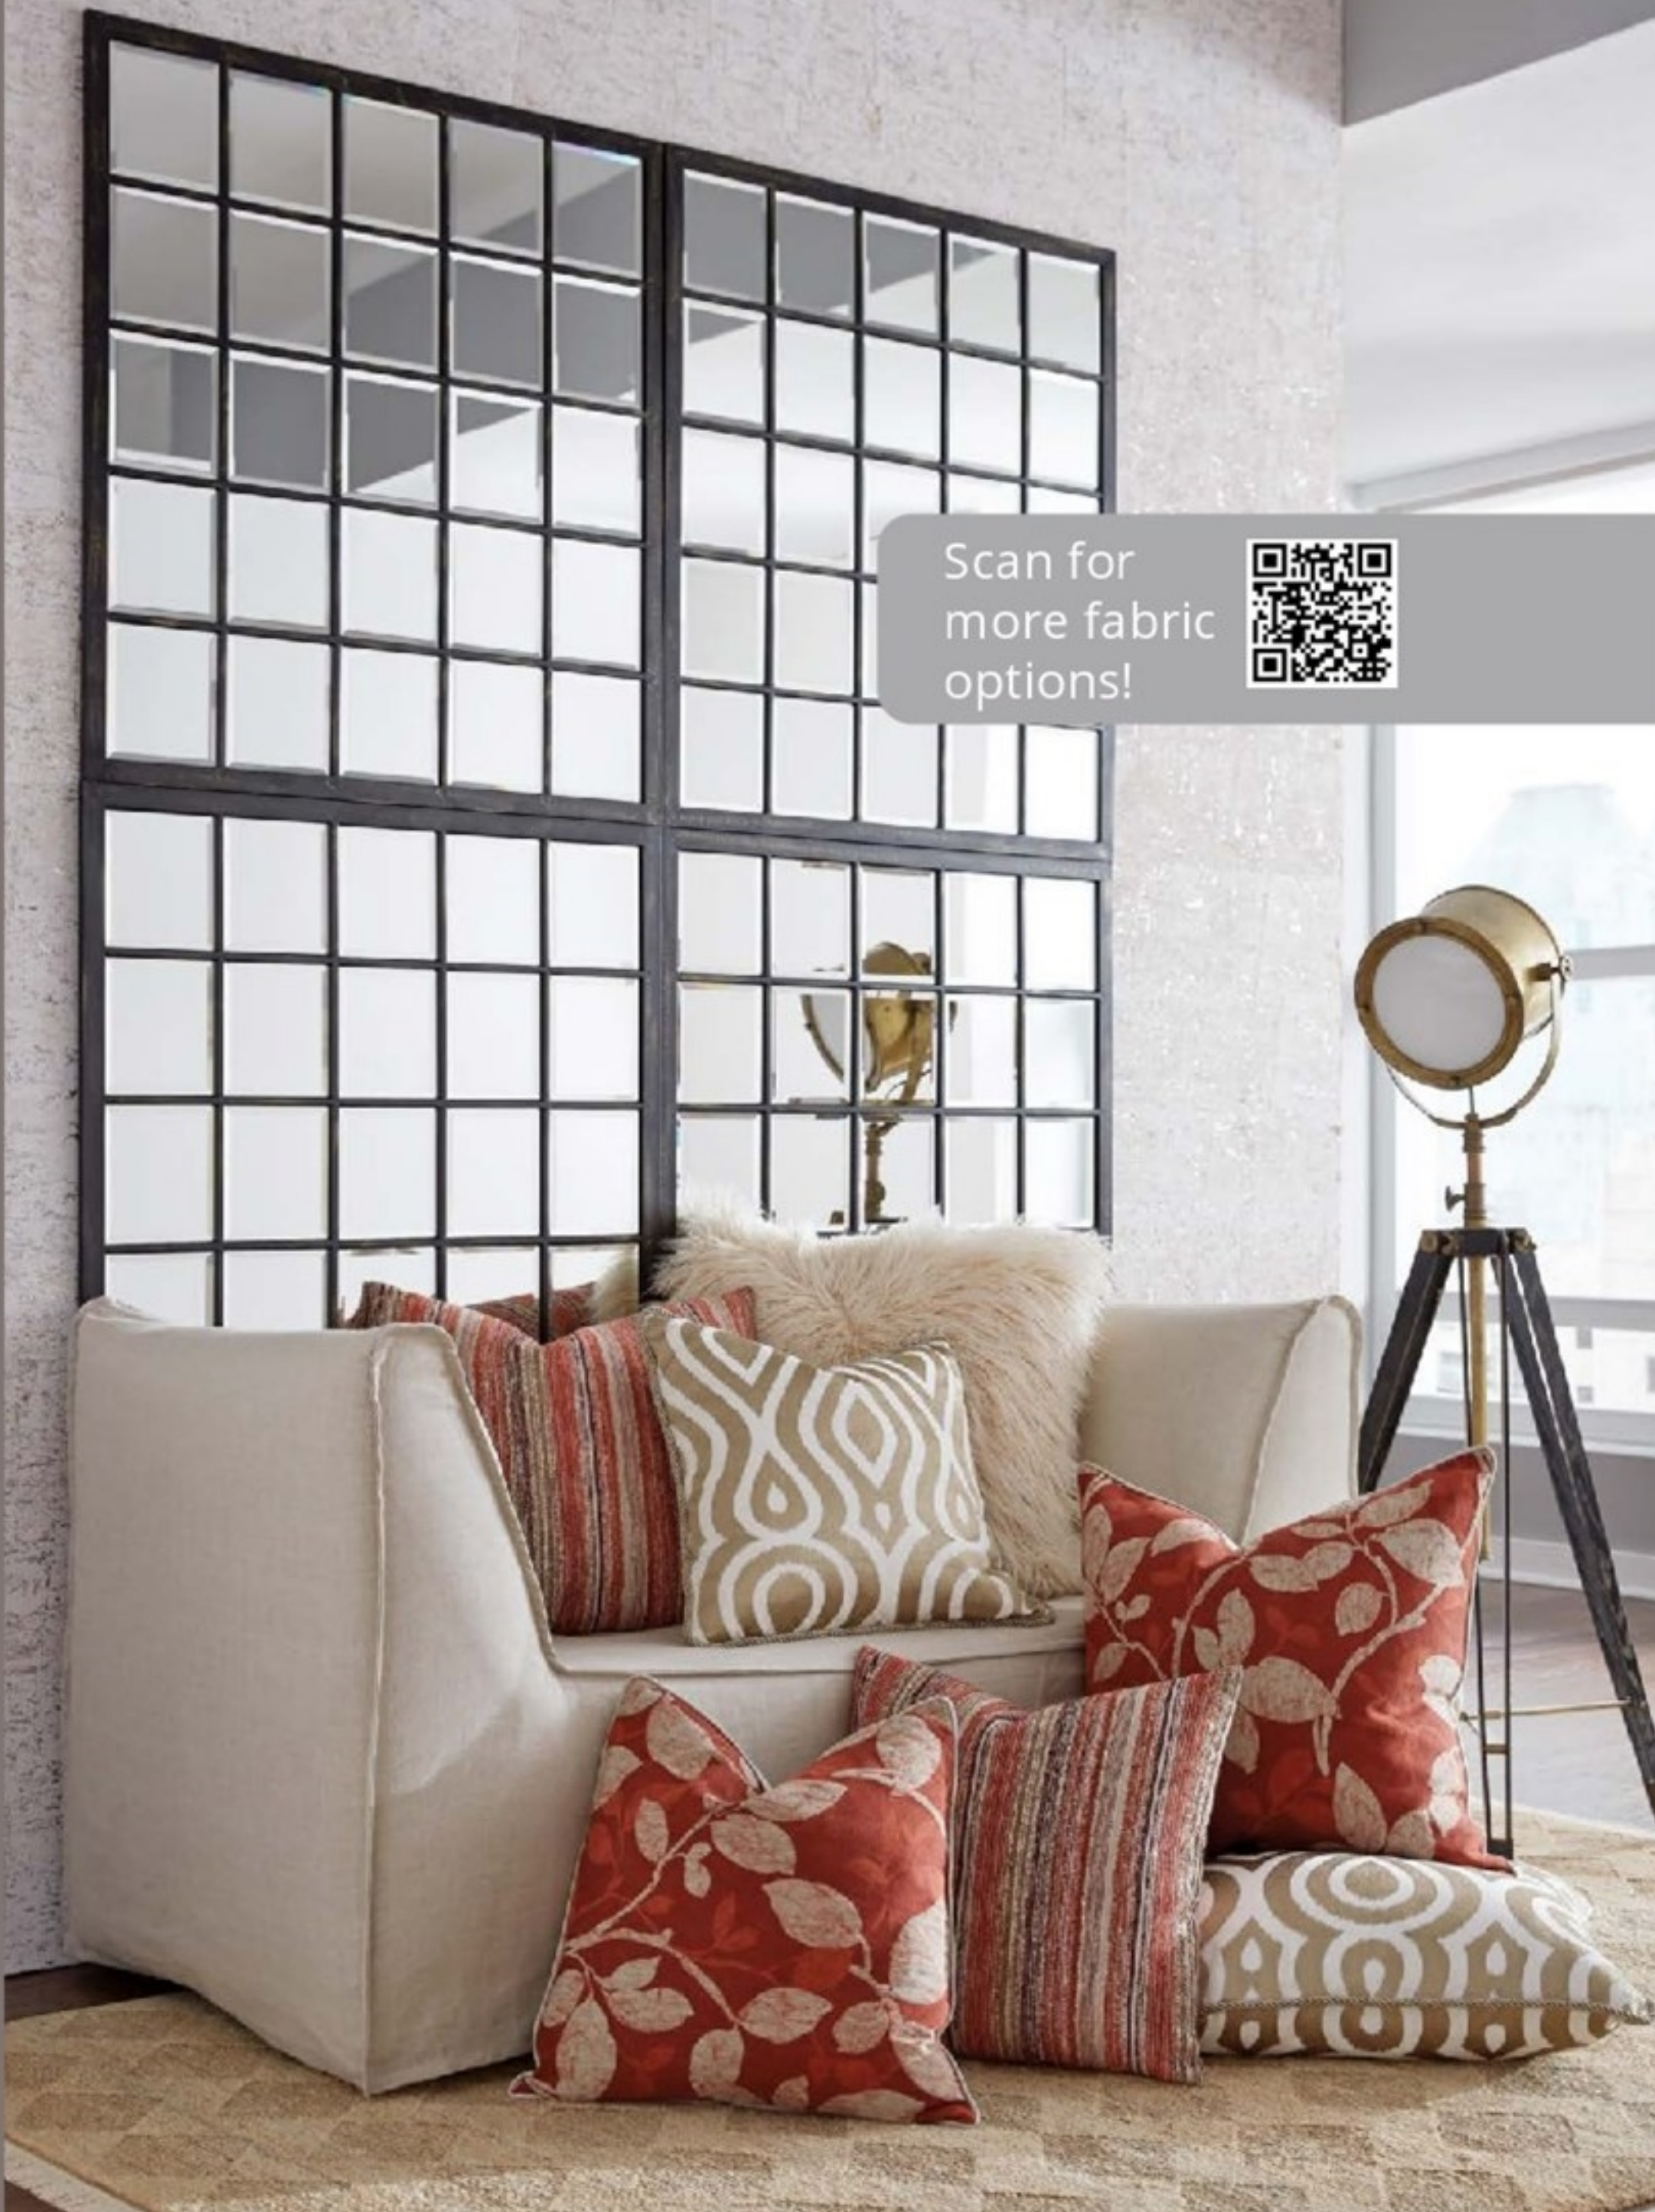

Scan for
more fabric
options!