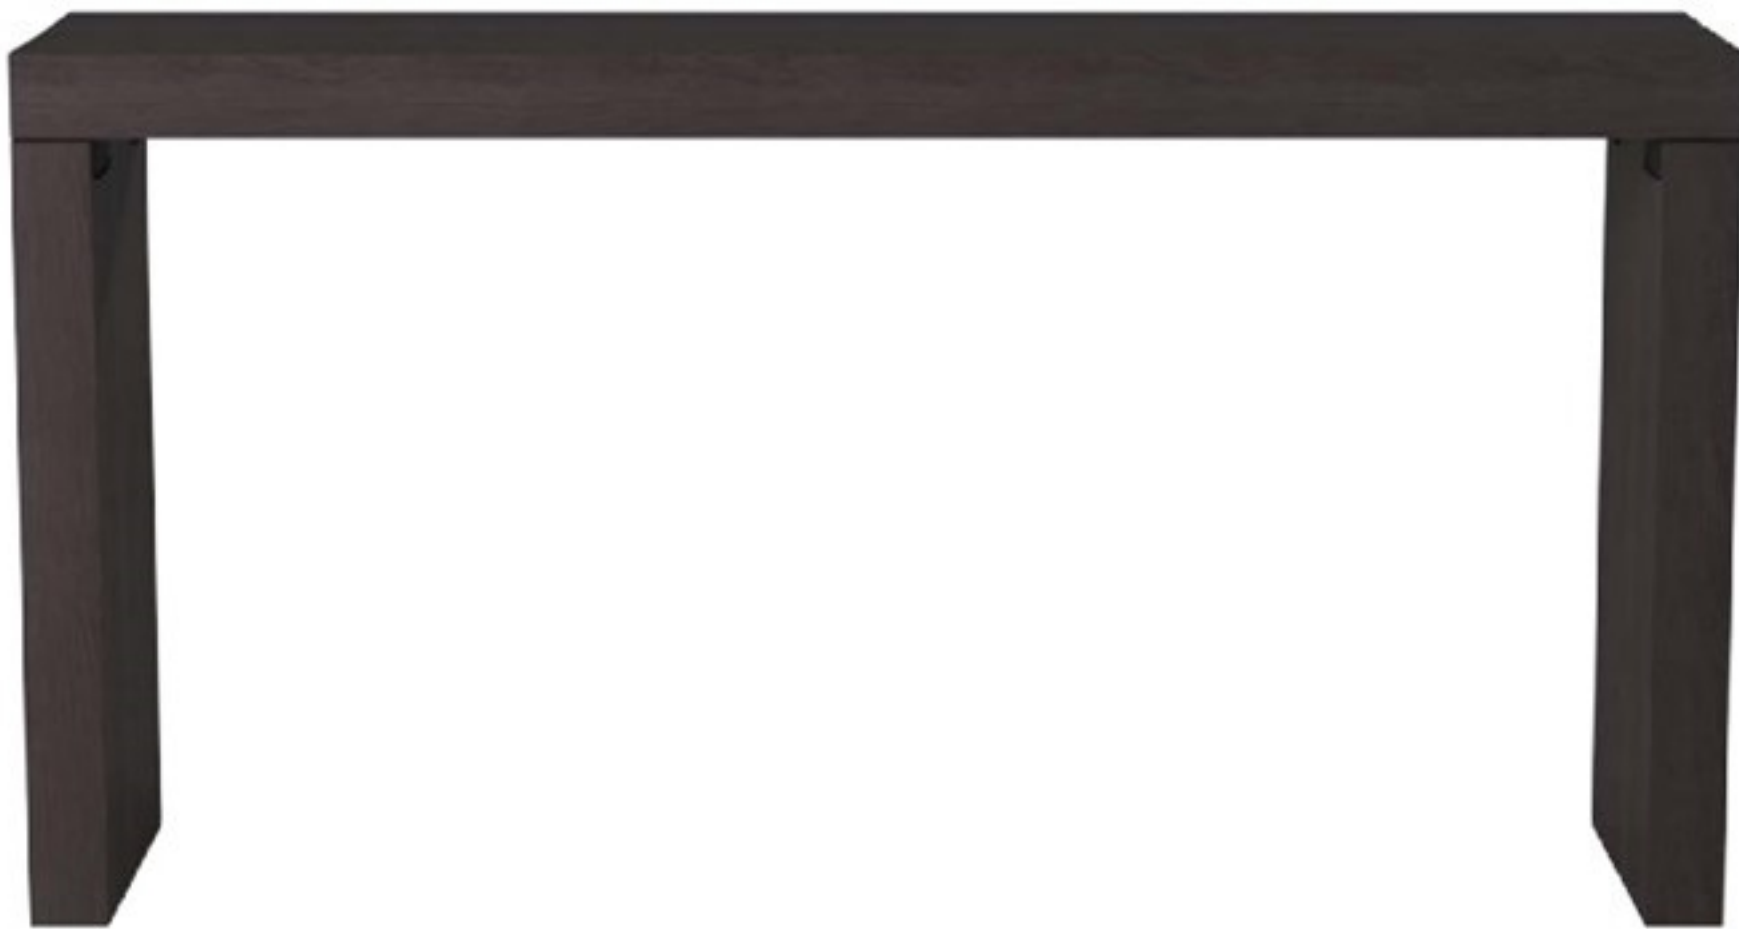

#37131
58"w x 15"d x 30"h
Black Wood Veneer
Wood