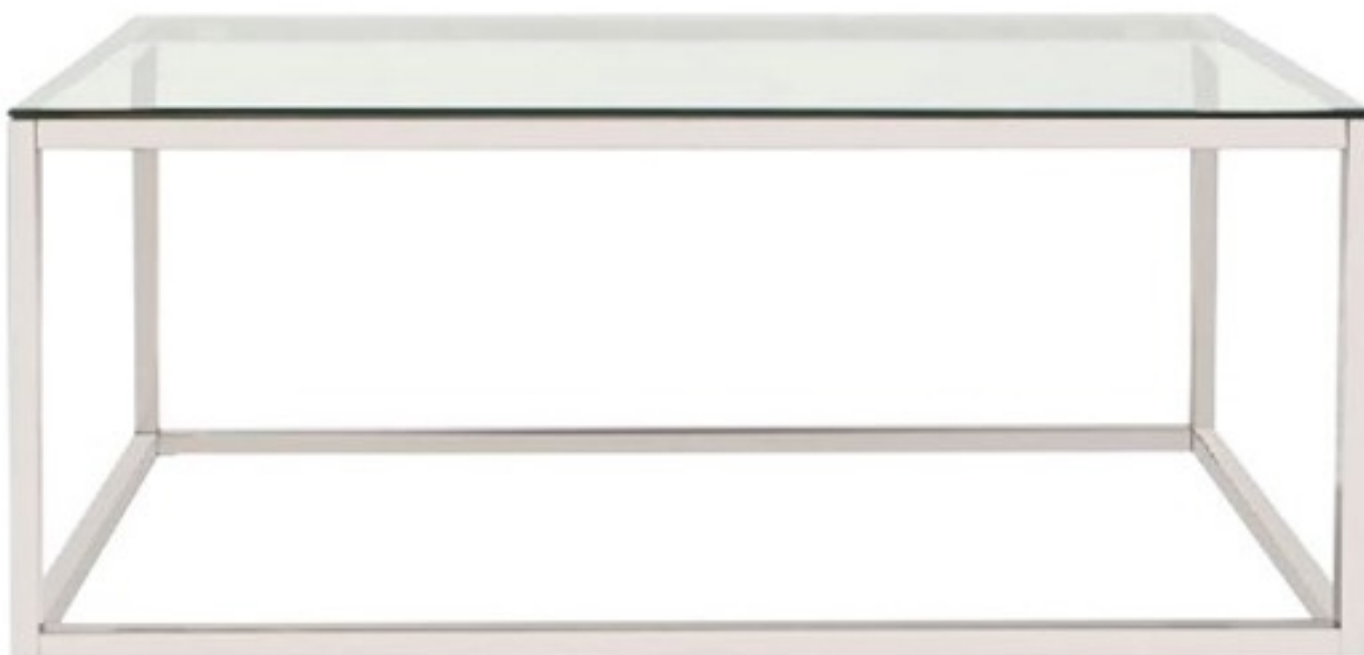

All finishes are hand applied making each product unique. Actual finish may vary from photo.

Lexiss Console Table #38038
58"w x 20"d x 30"h
Black Marble Top
Polished Stainless Steel Base

Lexiss Side Table #38037
24½" w x 24½" d x 22" h
Black Marble Top
Polished Stainless Steel Base

PINNACLE COLLECTION

Beautifully hand crafted cabriole legs in stainless steel & sleek black marble blend together to create a timeless, sophisticated look.

Lexiss Coffee Table #38036
53" w x 29¼" d x 17" h
Black Marble Top
Polished Stainless Steel Base

All finishes are hand applied making each product unique. Actual finish may vary from photo.

#48043
24" w x 24" d x 24" h
Tempered Clear Glass Top
Stainless Steel Base
KD

#48037
30" w x 30" d x 18" h
Tempered Clear Glass Top
Stainless Steel Base
KD