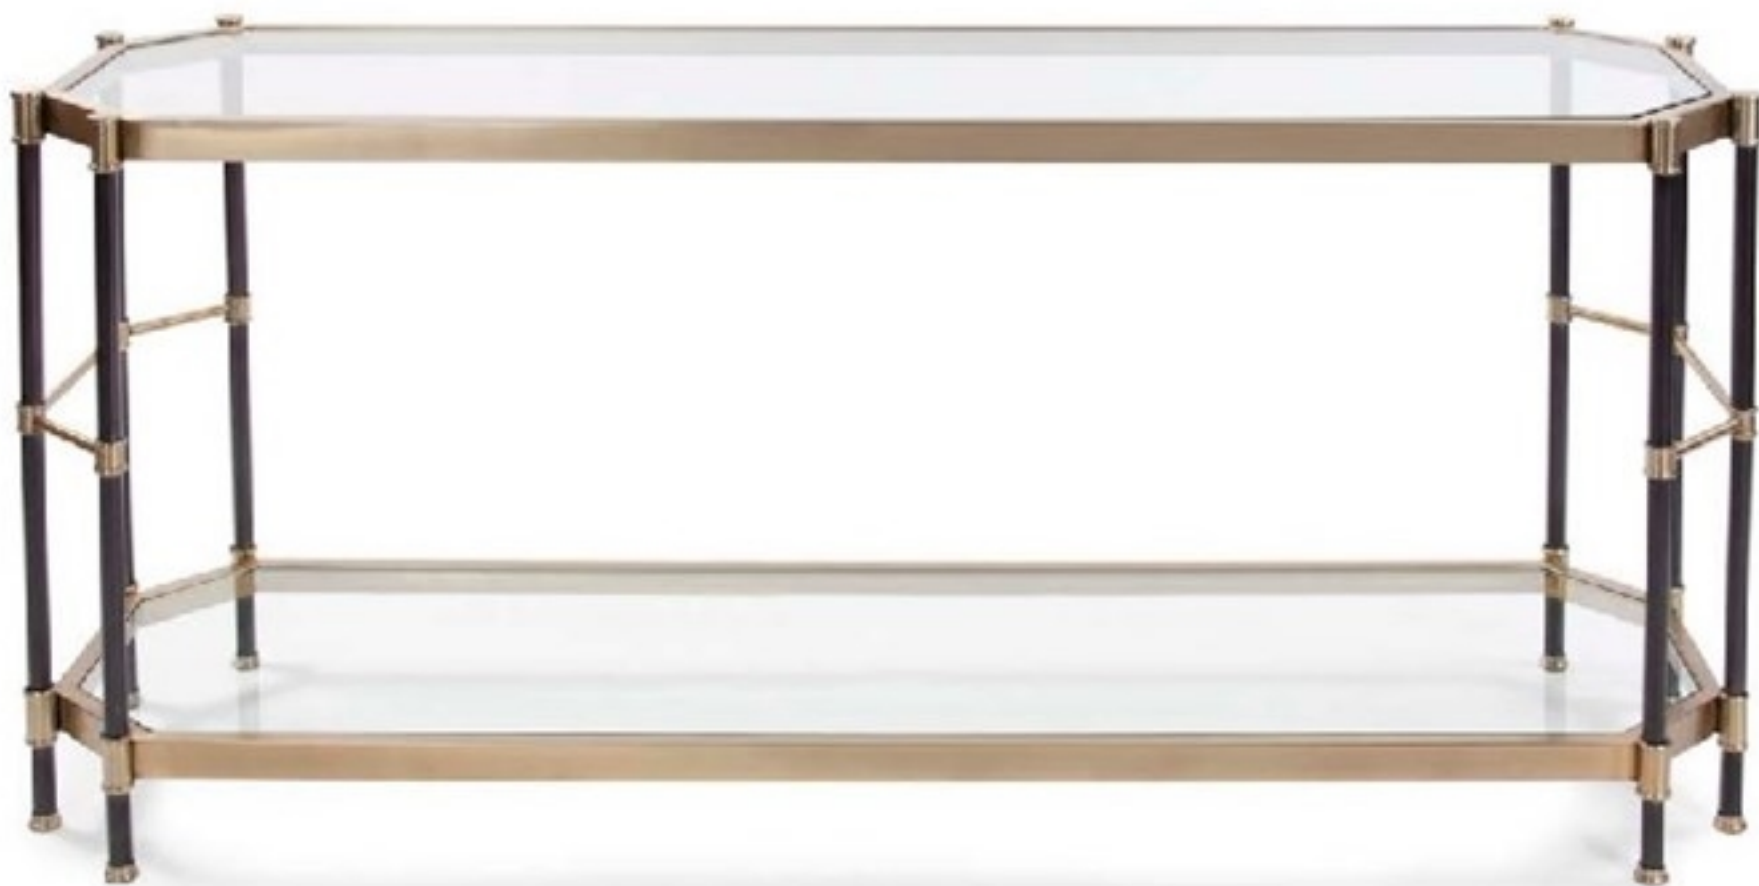

Palladio Side Table #11262
 12" Diameter x 20"h
 Bronze
 Tea Tinted Mirrored Top
 Metal

PALLADIO COLLECTION

The arched windows of the early 18th century inspired the Palladio Collection. The hand rubbed bronze finish not only highlights the curved edges but also adds to the richness and feel of the overall style.

Palladio Side Table #11260
 20" Diameter x 24"h
 Bronze
 Metal

Palladio Square Shelf #11261
 13¾" w x 13¾" d x 55½" h
 Rubbed Bronze
 Metal
 Tempered Glass Shelves

All finishes are hand applied making each product unique. Actual finish may vary from photo.

Graham Coffee Table #58035 (Right)
41" x 41" x 17³/₄"
Brushed Brass
Stainless Steel

GRAHAM COLLECTION

One of the hottest trends in home decor is the sleek profile of metal frames in different, yet complimentary, finishes to create a sophisticated look.

Graham Console Table #58036
64¹/₄"w x 19"d x 29³/₄"h
Brushed Brass
Stainless Steel

All finishes are hand applied making each product unique. Actual finish may vary from photo.

Goldwyn Side Table #58028
 29"w x 25½"d x 20¼"h
 Tempered Clear Glass Surfaces
 Polished Gold Stainless Steel Base
 Clear Acrylic Legs