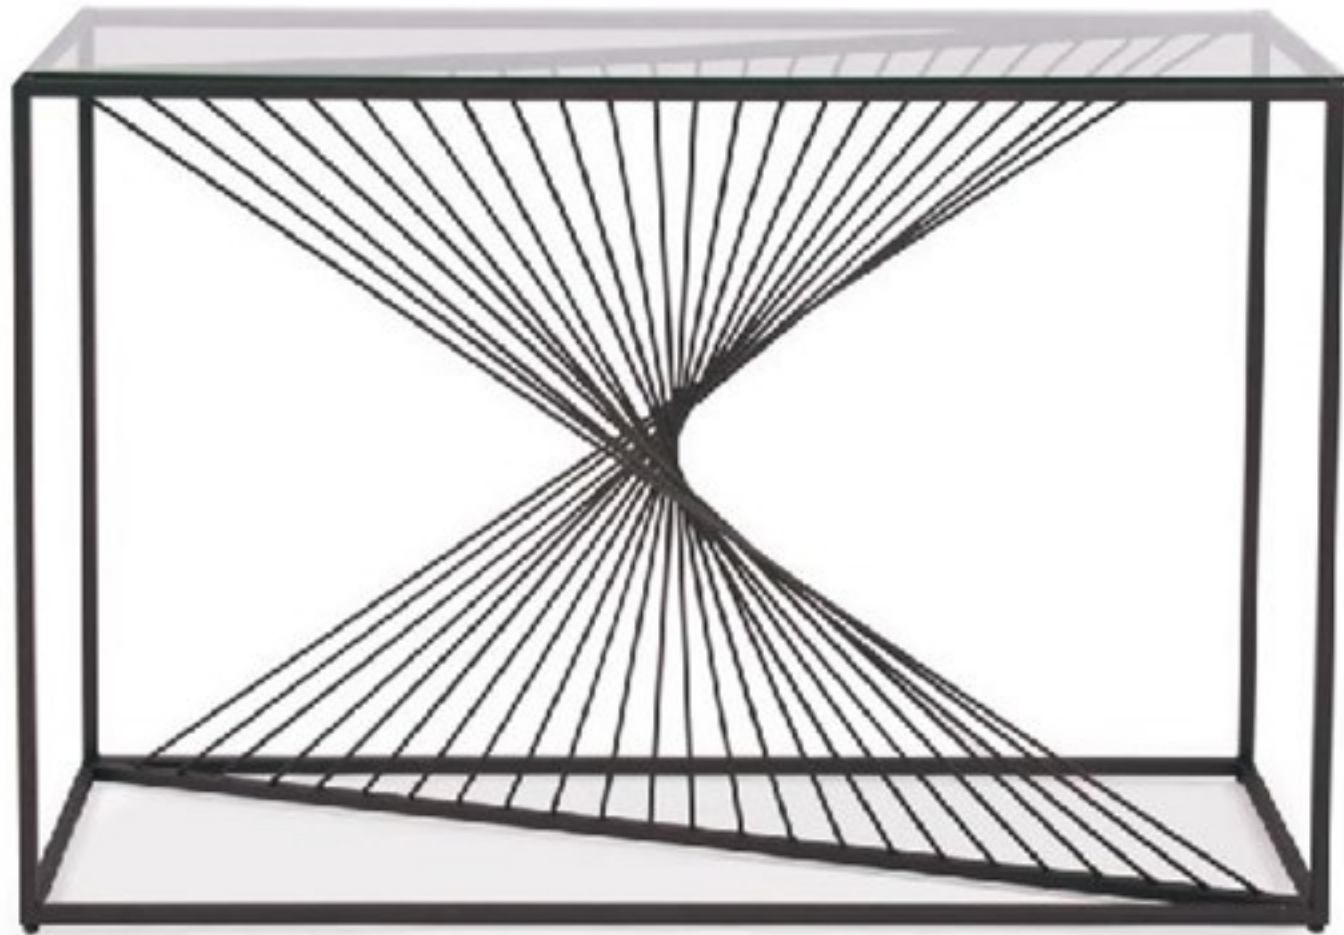

My childhood styrograph supplied me with hours of entertainment. This toy has created several intricate patterns that have become the inspiration for the Optical Twist Console Table.

Optical Twist Console Table #19153 (Left)
48"w x 14"d x 32½"h
Graphite
Iron