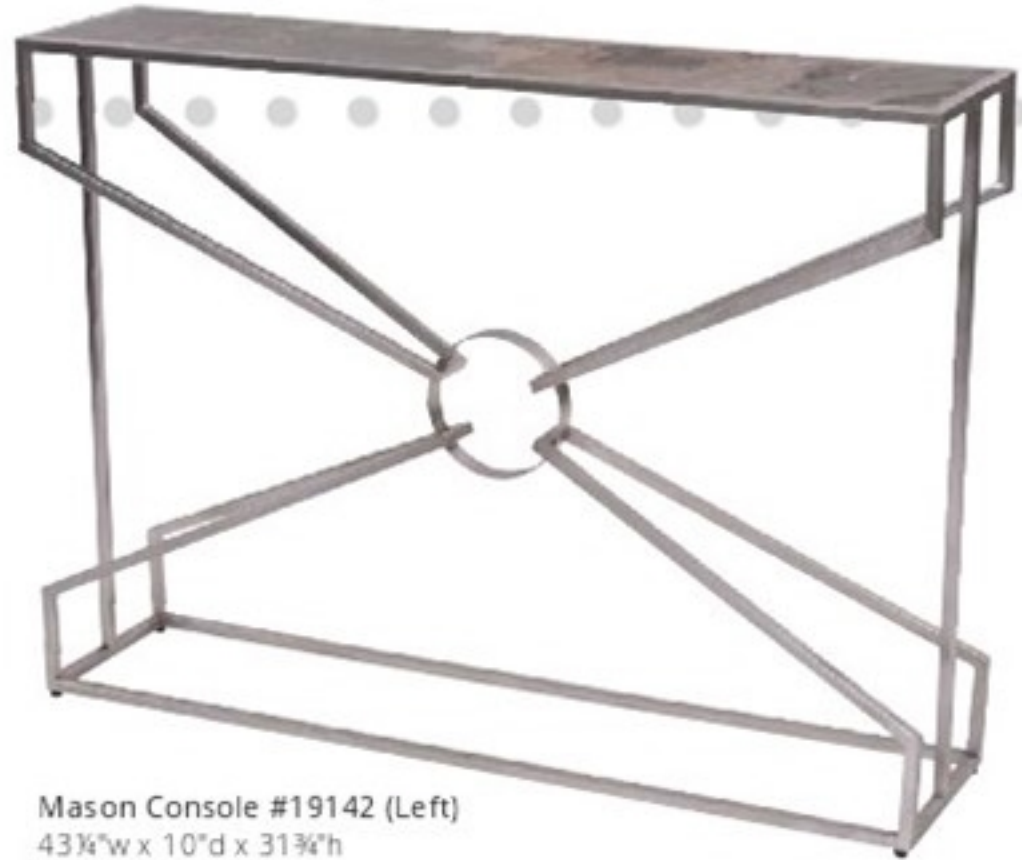

Mason Console #19142 (Left)
43¾"w x 10"d x 31¾"h
Slate Veneer Top
Silver Base
Stone & Iron