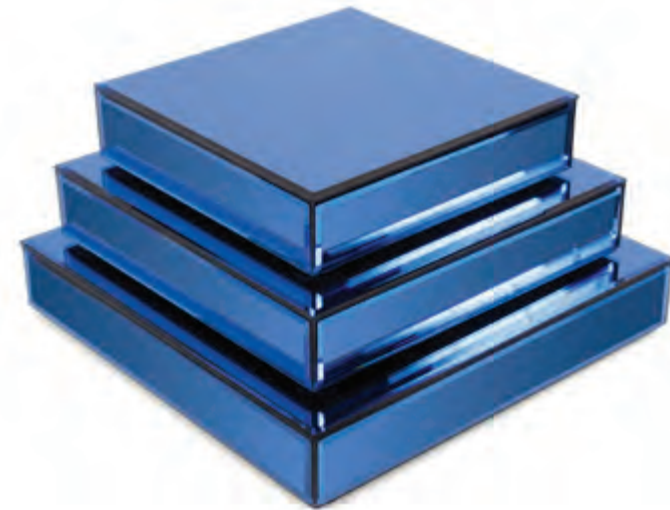

The Sapphire Set of 3 Mirrored Platforms #29081
Large: 13.3/4" x 13.3/4" H x 2.375"
Medium: 11.875" x 11.875" x 2.375"
Small: 9.875" x 9.875" x 2.375"
MDF & Glass
Blue
HP Oct 2022

The Sapphire - These square mirrored display platforms are finished in a brilliant sapphire blue and will give a unique way to display those special treasures. Each platform is accented with beveled mirrors that make for a dazzling display of light. Whether used individually or stacked in sets these pieces will make candles and or flowers a complete show stopper.