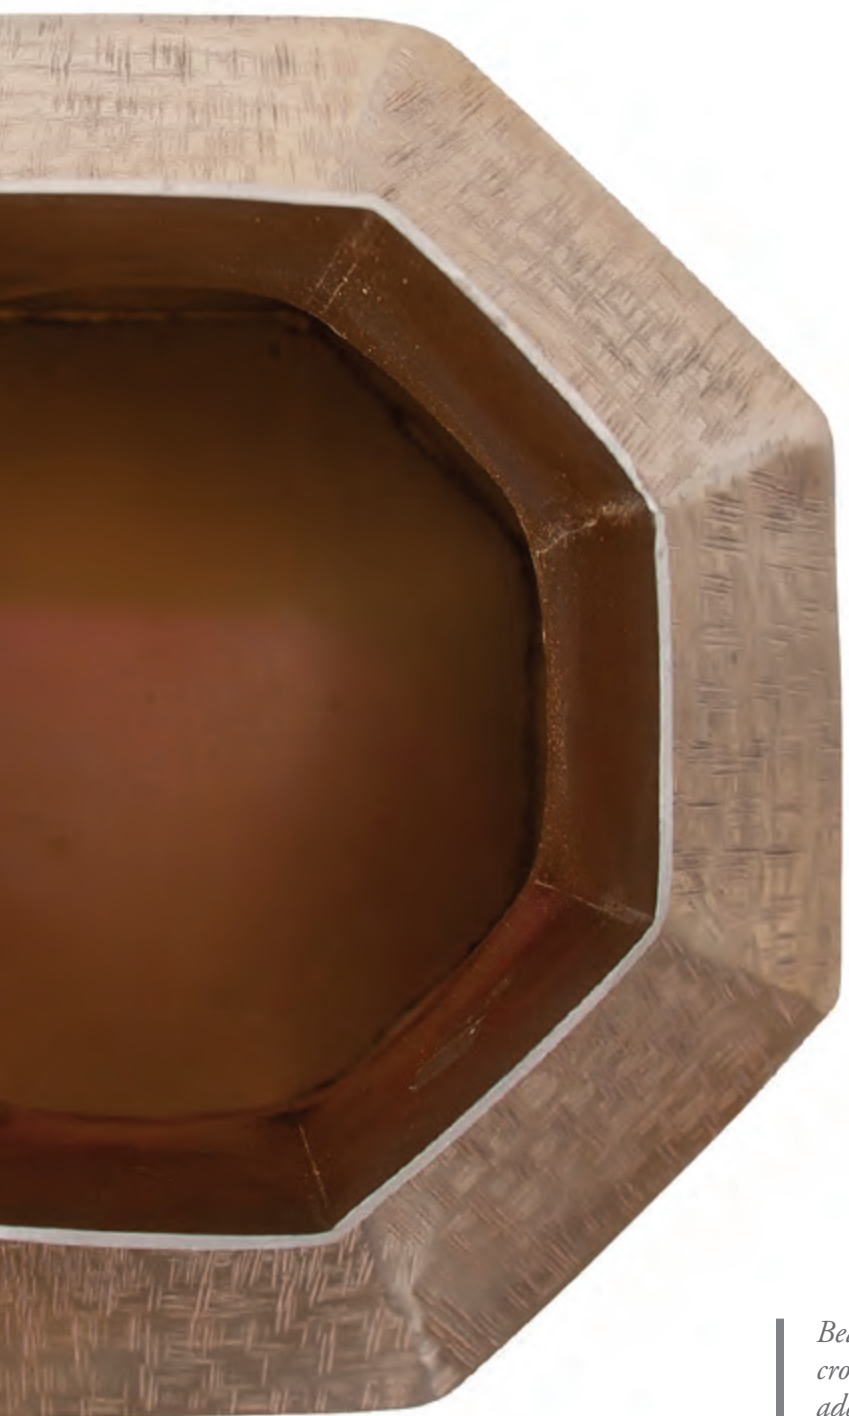

The Etched Crossways Faceted Vase #35304
10.1/4"W x 14.1/2"H
Aluminum
Champagne
HP Oct 2022