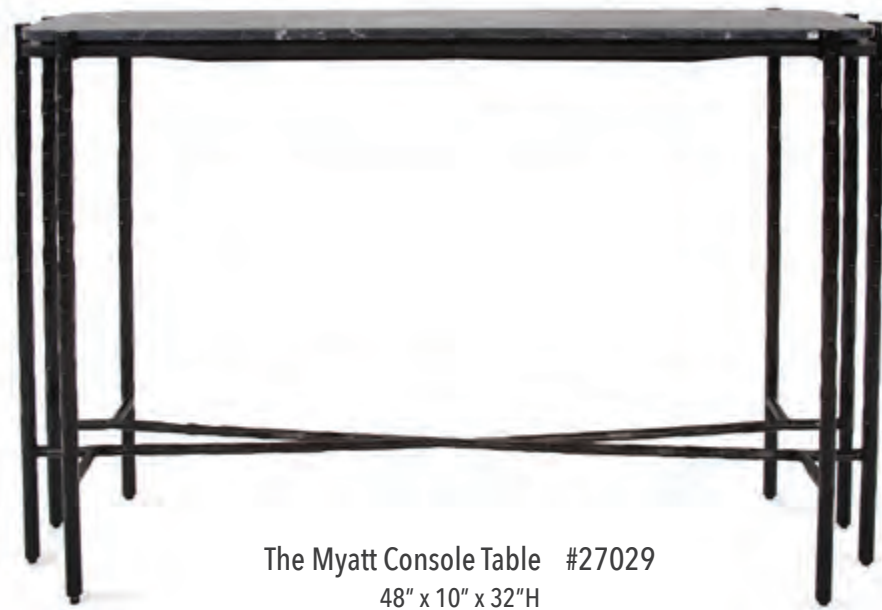

Shown on left:

The Leonardo Round Mirror #94077
54" dia x 2"
Stainless Steel
Brass Stainless Inset
Winter 2023

Shown on right:

The Leonardo Dressing Mirror #94078
30" x 72" x 2"
Stainless Steel
Brass Stainless Inset
Winter 2023

The Leonardo rectangular framless dressing mirror features a unique mirror within a mirror design. This artfully crafted design with a center inset mirror framed in stainless steel and finished in brushed brass. An incredible statement piece in any decor from modern to classic. Whether hung as an individual mirror in a dressing area or installed in a group these mirrors will definitely create a dramatic focal point to any room.

The Myatt Console Table #27029
48" x 10" x 32"H
Iron Matte Black Frame/Marble Top
Winter 2023

The modern architectural designs of Robert Myatt was the inspiration behind this collection of tables. Each table frame in matte black features a contemporary sculpted textural multi-leg design with criss crossed supports. To highlight the design of these tables we selected a beautiful black marble for the tops. The Myatt console table truly has a quality that makes it unique, alone or as a complete collection.