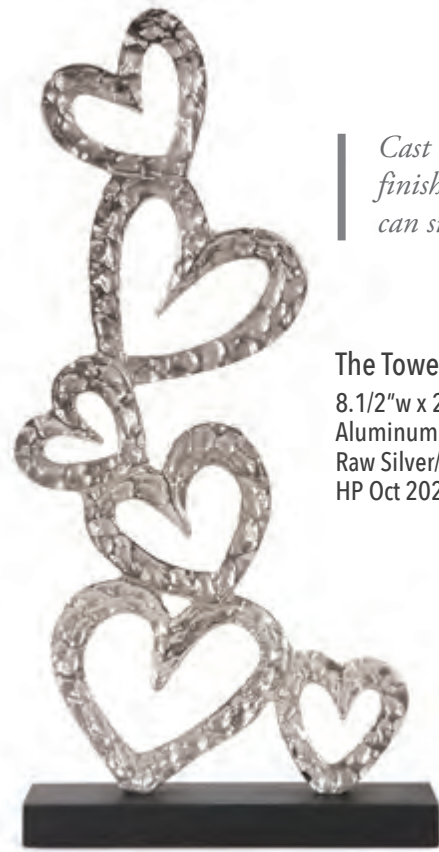

Cast in aluminum, with the look of being hand forged, each heart is finished in a polished silver and mounted on a black base. This sculpture can signify the love in all of us.

The Tower Of Hearts Sculpture #35302
8.1/2"w x 2.1/2"d x 17"h
Aluminum
Raw Silver/Black
HP Oct 2022