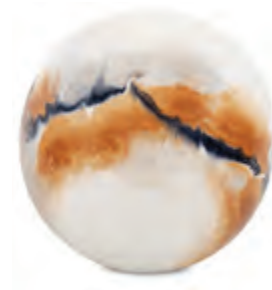

The Lahar Iron Sphere, Small #51384
4" x 4"
Glass
Ombre Gold/White
HP Oct 2022