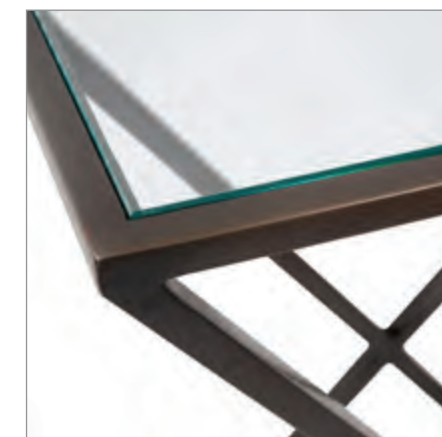

The Bennett Console Table #27033
48" x 10" x 32"H
Iron Brushed Gunmetal/Glass Top
Winter 2023