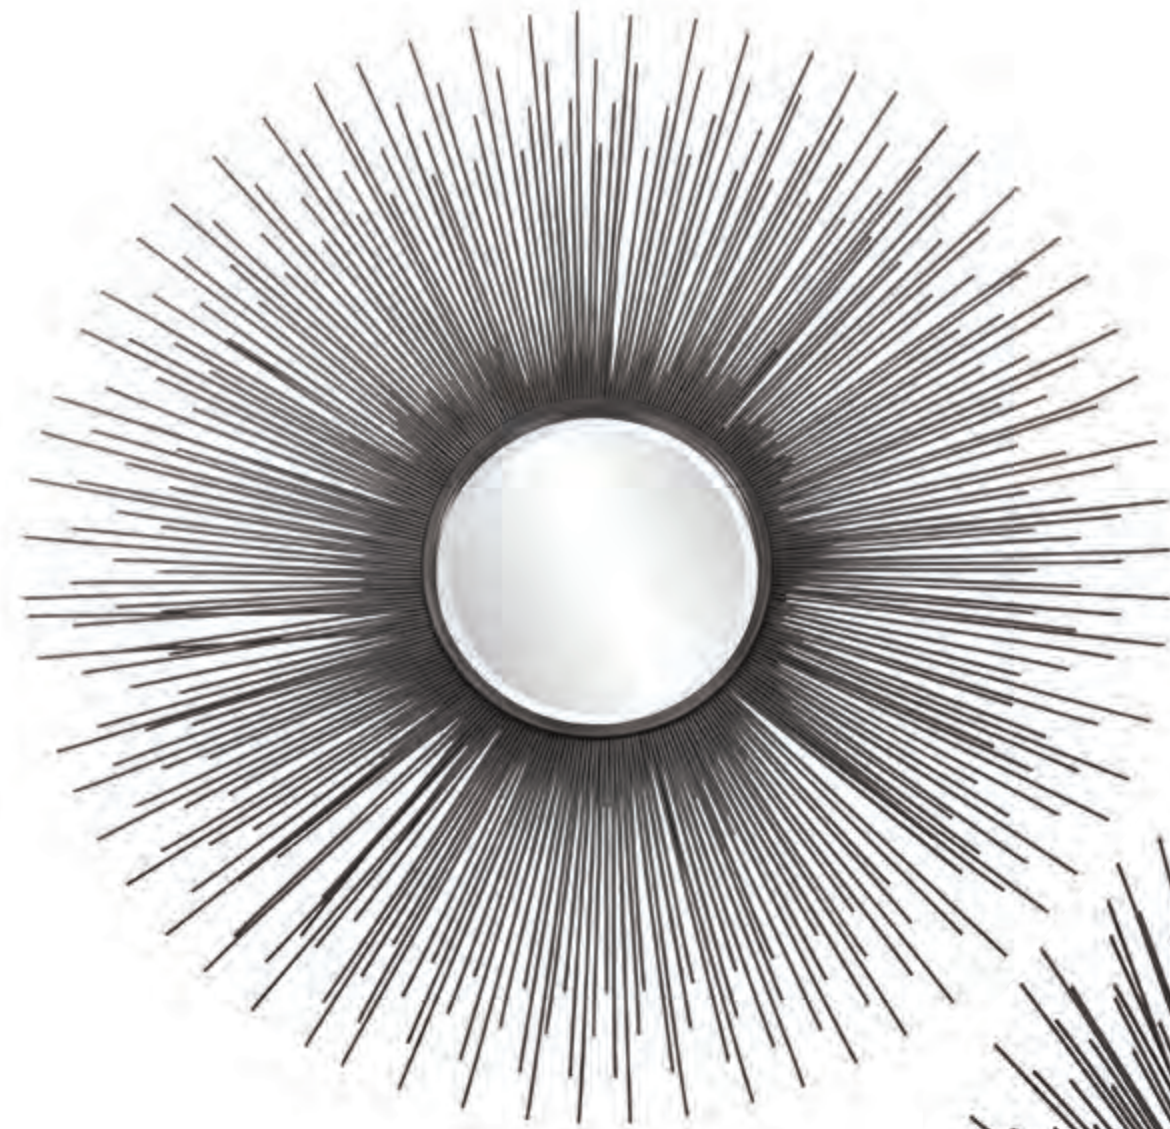

The Helios mirror takes a modern twist to a classic starburst design. The hand crafted frame, with all of its detailing, is completed in a graphite finish for an updated style. This mirror fits easily into both contemporary and modern farmhouse interior designs.