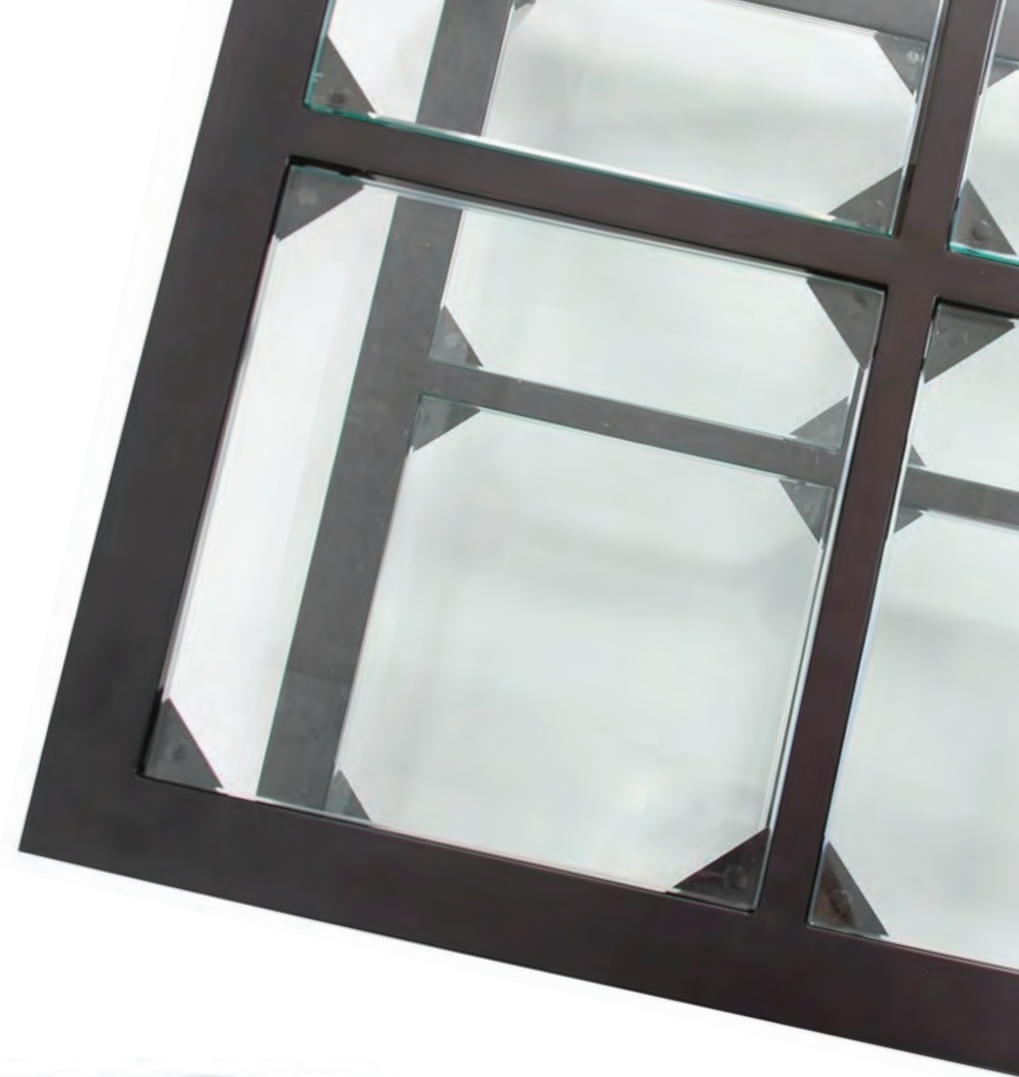

The Doshi rolling console features a brushed matte black finished stainless steel frame with multiple tempered glass shelves. Whether utilized in a home office or in the heart of the family home, this piece can be functional in various ways. Used as a resting place for books or as an entertaining center/bar, the Doshi will become the focal point of your everyday life. Can also be paired with the Doshi side table to complete the designer look you need.